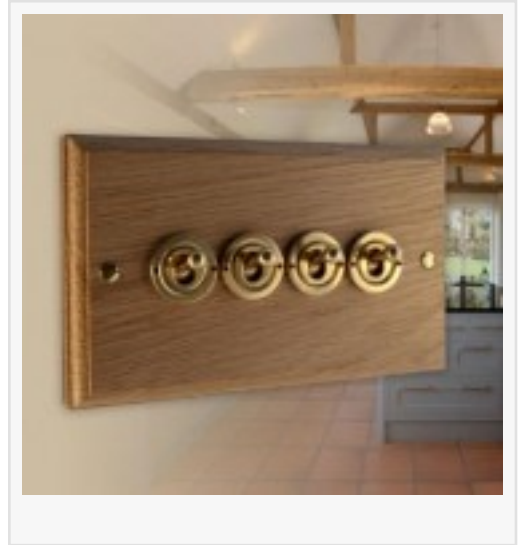

Electrical Counter Becomes the UK's Number One Outlet for Hamilton Switches and Sockets

ASHFORD, UK, April 16, 2014 /EINPresswire.com/ -- With over 14 categories of Hamilton switches and sockets, Electrical Counter has become the UK's number one online store for this range steel, brass and well finished switches and sockets

Available now online at the Electrical Counter is three ranges of Hamilton light switches and plug sockets to suit various homes and styles. Available are designs and features for periodic homes and more contemporary, modern styles, too

The first of the range is the Woods Collection from Hamilton. A fairly standard range consisting of two beautiful edge finishes including chamfered and ovolo. The chamfered design is a classic pattern that employs four separate finishes which include antique mahogany and dark oak, for the more traditional property, and light oak and medium oak, which is far more versatile. The ovolo finish employs the same four sub-finishes, but comes across as a far more traditional and wooden look that chamfered.