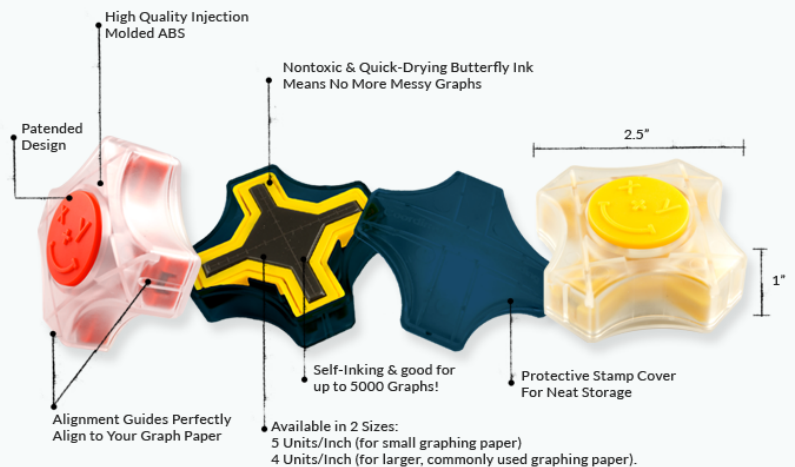

CoordiMate is the Incredible Time-Saving Cartesian Graph Stamp

MARINA DEL REY, CALIFORNIA, UNITED STATES, February 4, 2015 /EINPresswire.com/ -- We could all use tools which make our most tedious and repetitive tasks much more efficient. It may be a cliché but necessity is the mother of invention. Those who go through a process are in the best position to come up with new and better ways of doing those processes. At the best of times that innovation also has the ability to help others. CoordiMate, the quick drying pocket size graph stamp, is an example of this phenomenon.

Math student Ron Chinitz came up with the [concept of CoordiMate](#). The motivation for being able to create a Cartesian graph stamp with the push of a button did not come simply from Ron's experience as a student. Instead having the alternative to redrawing the graph repeatedly by hand came from Ron watching his fellow classmates do their math homework. This led to a process of careful study about how his classmates worked and what kinds of paper and graphs they used. It was already evident that every semester Ron had to sketch thousands of graphs. The final decision to proceed with the CoordiMate was made after Ron's calculus professor took

lecture time to discuss the importance of accuracy on making graphs. Everything Ron observed led him to be certain that there was a real need for a quality Cartesian graph maker. The CoordiMate is an educational tool and Ron has stated that it should be included in the toolbox of every eager math student.