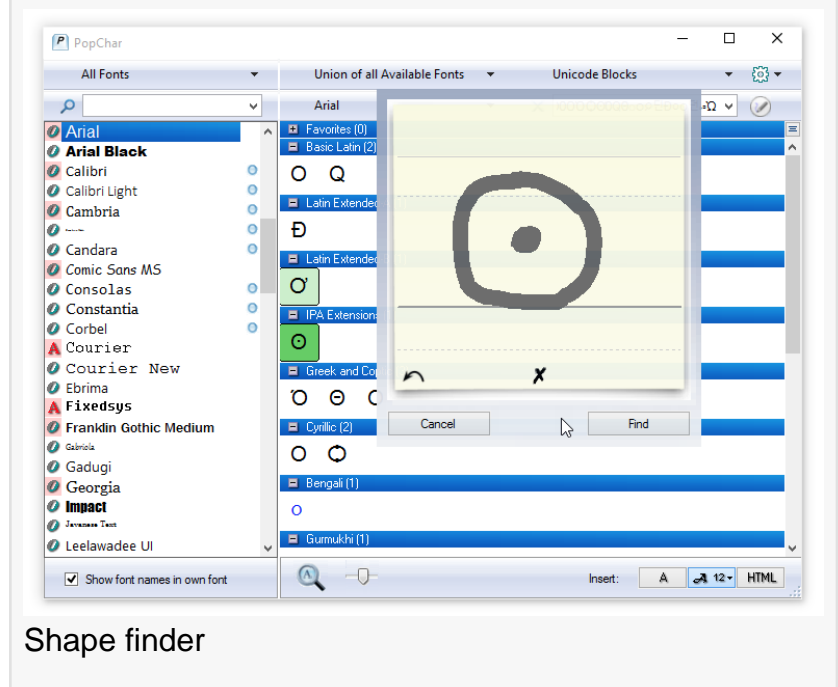

Shape finder