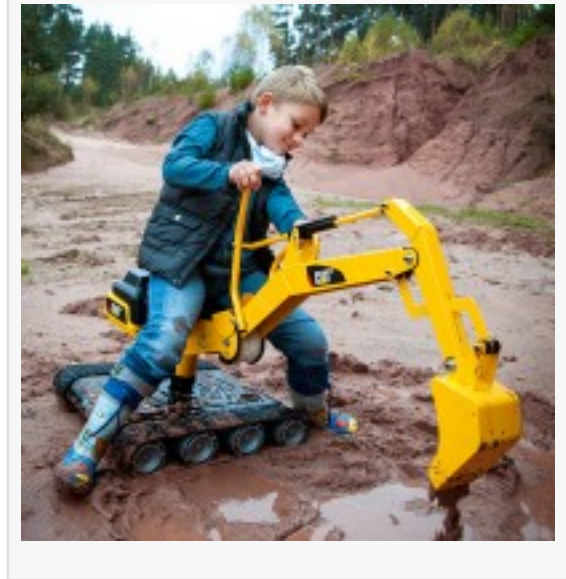

KETTLER USA Introduces New Children's Toys

Leading manufacturer of high-quality kids' toys and German-made bicycles unveils two new toys.

VIRGINIA BEACH, VIRGINIA, USA, October 13, 2015 /EINPresswire.com/ -- [KETTLER USA](#) releases two new items to their product listing. A new [6-in-1 Multi-Trike](#) and a new Caterpillar Metal Digger.

The durable ride-on [CAT Metal Digger](#) is recommended for kids from ages 3 to 6. This ride on toy is made of a sturdy, high carbon steel frame and created to look and function like CAT construction equipment. The fully functional large metal digging shovel rotates 360 degrees. The digger also comes with a mock hydraulic, spring assist dual action lever. The wheels are tracked for added mobility and safety.

"We are excited to have an additional item to our family of CAT licensed product. Ride on toys that dig, load, and move like the real equipment offer exciting opportunities for creative play," said Stephen Mannix, of KETTLER USA.

The 6-in-1 Multi-Trike is an exciting new product that has the ability to grow and evolve as your child does from ages 10 months to 4 years old. It starts out as a truly Parent-Friendly Stroller-Trike. The Multi-Trike has a unique feature that with the push on one button allows you to have the child either Rear Facing or Forward Facing. The Multi-Trike is made of a high-quality steel frame with an on/off front wheel freewheel system and Parent controlled steering. It also features a 3-point Safety Harness, detachable Front Safety Bar, UV-Protection Canopy, breathable seat cushion, handlebar clutch, Infant & Toddler footrests, and lots of storage with the hanging rear basket and removable storage bag. Quick adjust telescopic Push-bar with contoured comfort grip. To see this Trike in motion visit our website and view the video.