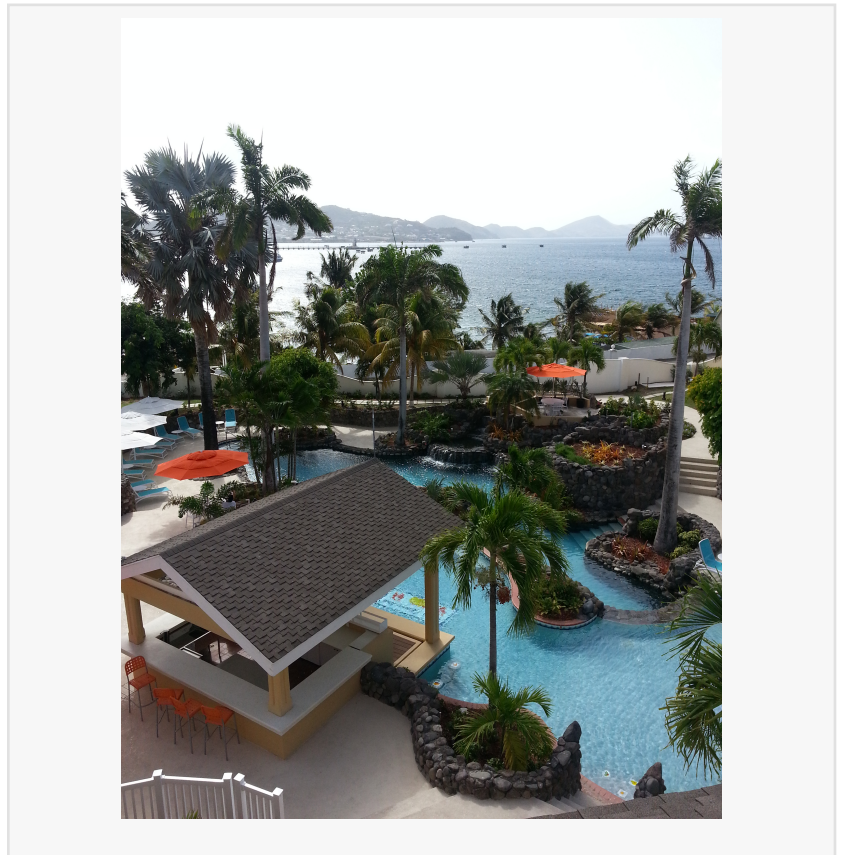

A Taste of St. Kitts -t Kitts Newest Tour Operator Unveils Exciting St Kitts Packages for Discerning Visitors

A new tour operator catering to cruise ship passengers has begun offering professional sightseeing excursions and local food tours of Basseterre.

BASSTERRE, ST KITTS, November 19, 2015 /EINPresswire.com/ -- November 19 2015: The island of St. Kitts has quickly made an unprecedented name for itself as one of the most popular cruise destinations within the Caribbean.

Earlier this year, the island became home to a new tour operator entitled A Taste of St. Kitts, which prides itself on being the first company to offer a Basseterre food walking tour.

"Our unique tours are designed to fit the busy schedule of cruise ship passengers." explains Laurna Thompson, Co-Founder of A Taste of St. Kitts. "We want everyone to enjoy the

million-dollar views overlooking Port Zante, walk through local streets and sample authentic Kittitian food. Whether you are here for a few hours or few days, we look forward to taking care of your sightseeing needs."

Along with their food tours, A Taste of St. Kitts offers professionally-guided City/Beach Tours, Plantation/Beach Tours, Private Tours and Private Transportation. To find out more information, visit their website directly at www.atasteofstkitts.com.