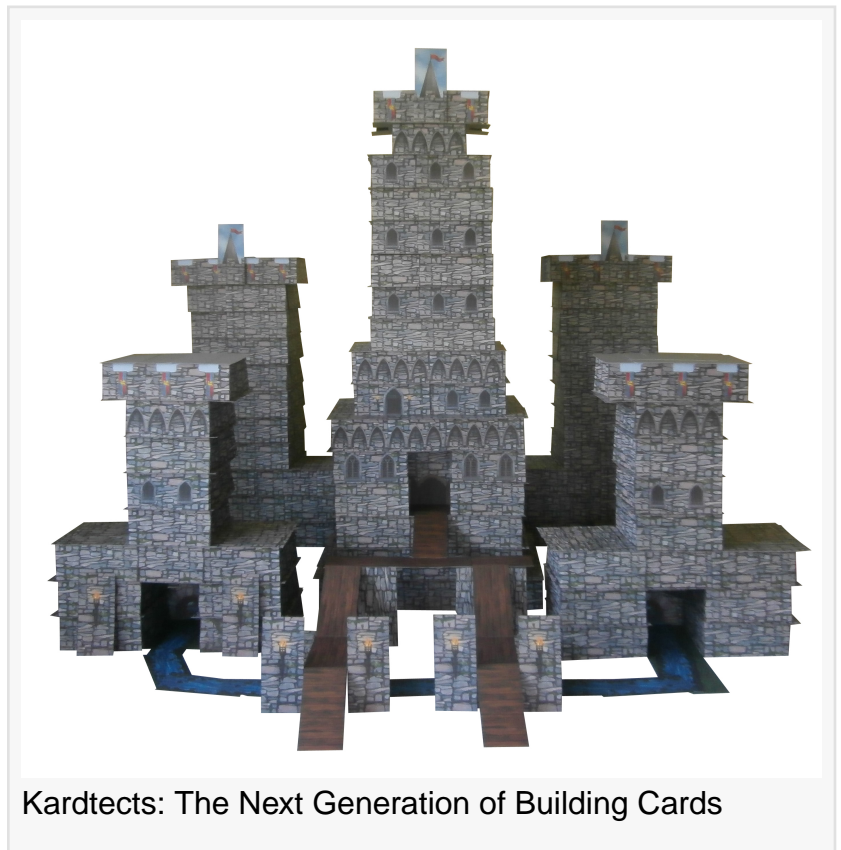

MILLVILLE, PENNSYLVANIA, UNITED STATES, October 18, 2016

[/EINPresswire.com/](http://EINPresswire.com/) -- The old way of building a card house, using the more slippery, smaller, and ordinary playing cards, is over. The next generation of building cards has arrived and solves the frustrating problems of the past.

Kardtect's Building Cards, available at Kardtect's.com, are exclusively designed to build the most fantastic card structures as simple and fast as possible. Kids are rediscovering the fun in building card structures.

The Founder of Kardtect's, Jenny Kile, has over 40 years of experience in building card houses and knew what was needed to create the ultimate building card. A whole new kind of building card and system is being introduced and Kardtect's (Card Architects) are creating amazing structures!

Kardtect's Building Cards are:

- *Unique in texture to offer more grip
- *The perfect thickness for best strength and ease in building
- *The Ideal size for building and children's hands

And best of all

- *They are unique in artistic qualities

Kids can build not only card houses, but castles, jungle huts, lost temples, pyramids, rocket ships, towers, card cities, and whatever else they imagine using Kardtect's building cards.

Kardtect's currently offers three distinct styles; Grisroc Castle, Jungle, and Desert building card sets.

Kardtect's: The Next Generation of Building Cards