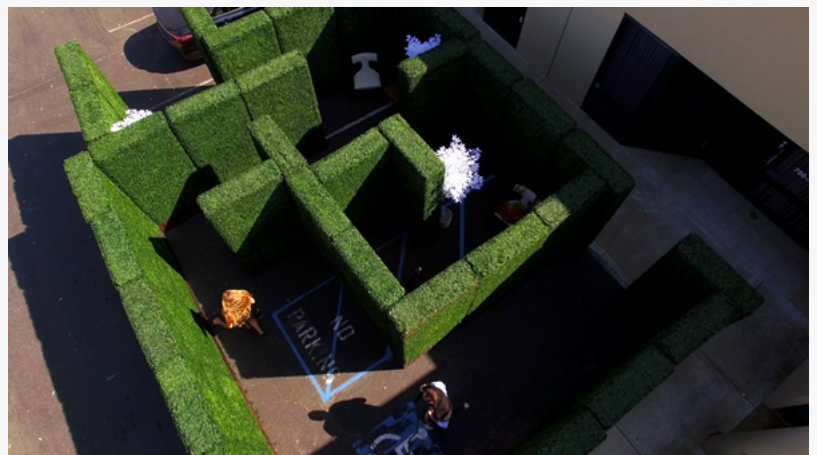

SAN MARCOS, CALIFORNIA, UNITED STATES, October 18, 2016 /EINPresswire.com/ -- [Evergreen Event Rental](#), Southern California's newest and most unique event rental company now offers [artificial hedge maze](#) rentals to Southern California residents in time for Halloween events. The hedge maze rentals are put together with 4' by 8' artificial hedge panels. Hedge maze rentals can add a spooky and fun touch to any halloween party.

Remember the hedge maze in the movie, "The Shining?" It served as the location at the climax of the film when Jack Nicholson was chasing Shelley Duvall with an ax. The hedge maze rental is not as elaborate as that hedge maze, but it is big enough for all kinds of spooky possibilities. The artificial hedge maze rental could serve as a haunted walkway for trick or treaters, an entrance to a halloween party, or the location for a scavenger hunt.

The artificial hedge rental is not only suitable for Halloween parties, but makes an excellent addition to a trade show, wedding, or corporate event. The artificial hedge panels are very easy to hang things on including paintings, or promotional banners. The hedge maze can serve as the entrance to a storybook wedding, fundraiser, or annual ball.

“

It is big enough for all kinds of spooky possibilities.

Robert Smith

Uses for Artificial Hedge Maze

- Halloween parties
- Haunted house
- Scavenger hunts
- Grand entrance
- Weddings

Artificial Hedge Maze