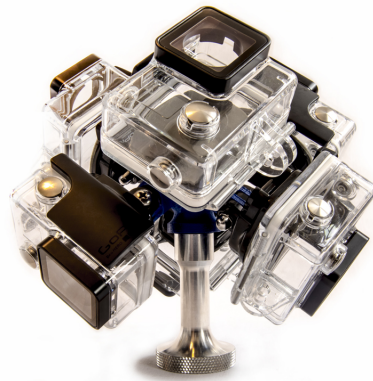

The 360H6 continues to be a key piece of the 360 shooter's toolkit as it adapts with updated camera support. For more information on adding Hero5 Black support to the 360H6 or the rig in general, contact support@360rize.com.

Justin McLaughlin
360RIZE
5853760360
[email us here](#)

The 360H6 from 360RIZE supports the new GoPro™ Hero5 Black camera