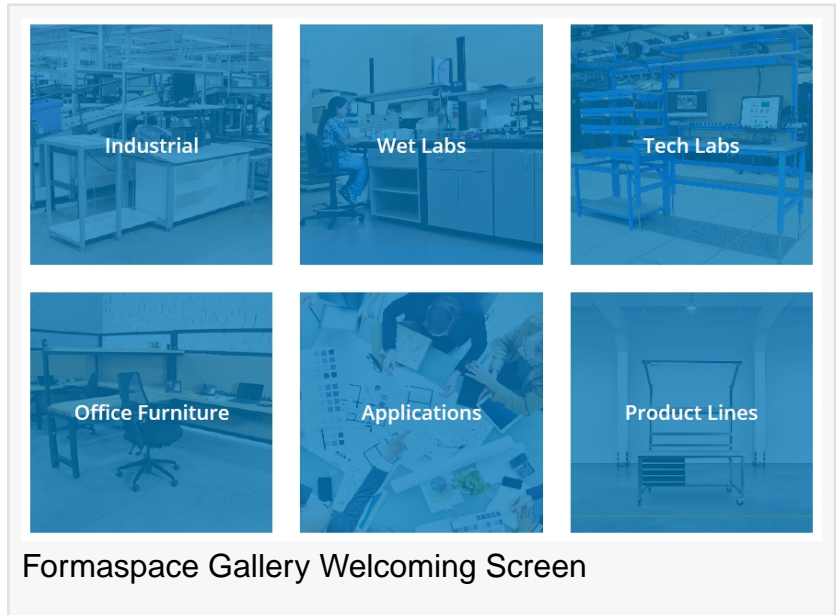

Formaspace customers—who represent 4 out of 5 companies on the Fortune 500 list—are incredibly diverse. As you'll discover in our new Gallery, this diversity is reflected in our customers' furniture installations, which range from major wet lab facilities with both modular and casework examples; to highly-efficient custom workstations for electronics manufacturing; to eye-catching bespoke conference tables; to our popular Sit-to-Stand (S2S) person's table desks; to industrial-chic home office workspaces, worthy of ultimate bragging rights.

To view these additional images, click on the small pictures icons. (You can also navigate the right or left arrows on the image to cycle through the related images.)

The screenshot shows the FORMASPACE website interface. At the top, there is a navigation bar with the logo, a search bar, and links for Workbenches, Get Pricing, Gallery, Articles, Support, and About. The main content area is titled 'Industrial Furniture Gallery Section' and displays a grid of industrial workstation images. A large image of a 'Fully Integrated Material Handling Station' is highlighted, with a description: 'Fully Integrated Material Handling Station. Every angle designed for efficiency and organization.' Below this image is a green 'CLICK FOR PRICING' button. To the right of the main image is a smaller version of the same image with a 'Read more...' link. Below the main image is a row of three smaller images representing related products. The second image is selected, showing a 'Contemporary Conference Room at Fundbox' with a description: 'This 14' rectangular conference table sits on top of 3 unique U-shaped steel legs powder coated in textured white.' Below this image is another green 'CLICK FOR PRICING' button.