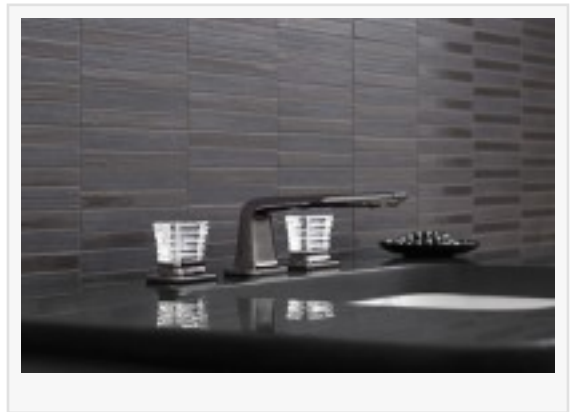

Paying homage to 1950s and 1960s design that moved away from the complex fluting or layered details of earlier periods, the Per Se collection made its debut in 2014 with modern, sleek forms that employed minimalist detail and chic couture-inspired styling. This attractive alternative of fashionable understatement continues with the introduction of these new designs and truly completes this important KALLISTA collection.

Per Se Console

This modern console table features a midnight black Nero Marquina honed marble top with rich pure white veining creating smart juxtaposition with the metal and crystal appointments that complement the design. The top is raised by metal legs in a staggered and tapered leg with a stretcher detail designed to meet a supporting wall, creating an integrated towel bar. The leg design is part of a new KALLISTA custom leg program allowing for customers to purchase the legs separately to accommodate any custom size console. The program is currently available to Script, Per Se and For Town by Michael S Smith collections.

Per Se Bathtubs

Two freestanding bathtubs complete the latest Per Se designs, both currently available standard in KALLISTA Stucco White. Mirroring many of the collection's design elements and materials, the Per Se bathtubs are offered in a Soft Square and Oval versions. An oversized rim design above a cocooning curved tub rests on a stepped plinth base. Both are a commanding 62"x34" size and 25-inch depth with slotted overflow to achieve a deeper water level and relaxing soak. The toe touch tub drain and cover allows for effortless water release. An integrated drain and overflow ensure the design aesthetics are not compromised. The cast stone design is 35 percent more durable than comparable materials with a smooth, easy-to-clean surface that resists stains. The very nature of the cast stone composition keeps warm water at temperature much longer than standard materials and provides a thick gloss finish.

Clear Crystal Sink Faucet Knobs by Saint-Louis

A collaboration with Cristallerie Royale de Saint-Louis (Saint-Louis) of France creates a luxurious