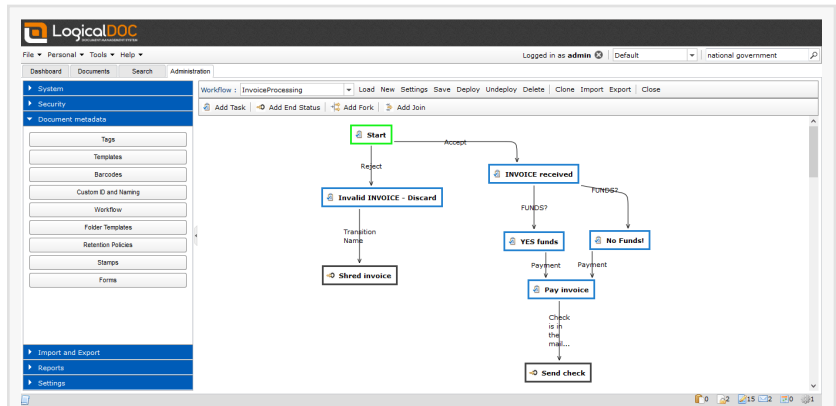

and collaboration. The software takes care of auditing enterprise records and setting security roles.

Every business relies on valuable intelligence that is essential for a positive workflow. Collaborative workspaces and improved records and their distribution are a sign of success. LogicalDOC is a must for every business model out there because of its efficiency, high portability, and cost-effectiveness. Now you can extend the use and management of your company's documents. LogicalDOC on Synology devices extends its reach and expands its document management applications. Now users will find it easier to collaborate and communicate, via the network-attached storage system like Synology.

Stefano Rigoni
LogicalDOC
+39 059 597 0906
email us here

Workflow Designer

The screenshot shows the LogicalDOC Document Preview interface. The main window displays a document titled 'Interrupciones Detectores' by NIESSEN. The document content includes a title 'Interrupciones Detectores', a subtitle 'Movimiento MASTER 90° (9501 BL) y 220° (9502 BL)', and a description 'INTERRUPTOR DETECTOR DE MOVIMIENTO DE SUPERFICIE ESTRANEO'. The interface also shows a table of documents with columns for 'Type', 'Size', 'File version', 'Published', and 'Published by'. The table contains the following data:

Type	Size	File version	Published	Published by
docx	18 KB	1.0	26/06/2012 10:26:57	System Administrator
doc	791 KB	1.0	26/04/2011 07:12:05	Admin Admin
pdf	225 KB	1.0	26/02/2012 08:00:43	Rafael El Roman Lozano
pdf	61 KB	1.0	02/12/2010 16:12:29	Admin Admin
doc	128 KB	1.0	06/03/2011 11:09:20	Admin Admin

Document Preview

This press release can be viewed online at: <http://www.einpresswire.com>

Disclaimer: If you have any questions regarding information in this press release please contact the company listed in the press release. Please do not contact EIN Presswire. We will be unable to assist you with your inquiry. EIN Presswire disclaims any content contained in these releases.

© 1995-2018 IPD Group, Inc. All Right Reserved.