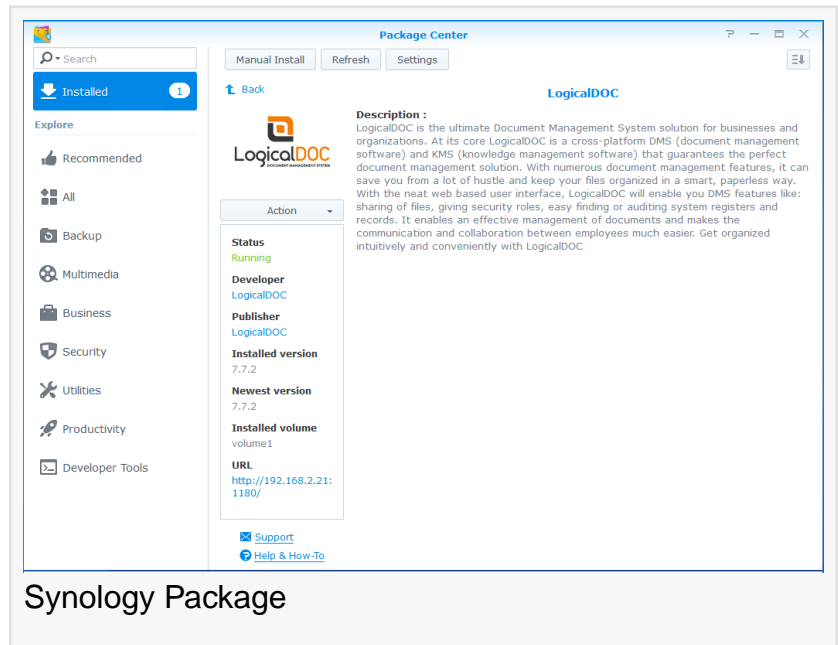

LogicalDOC Document Management System – now on Synology devices

LogicalDOC is one of the few trusted names that are being used by a large number of companies. Now LogicalDOC is also available in Synology devices!

CARPI, ITALY, December 5, 2017 /EINPresswire.com/ -- Are you looking for an electronic [document management software](#) that is easy to install and can speed up business processes? Well, almost every other document management system promises to do that, but there are very few that deliver on their promises such as [LogicalDOC](#). One can employ LogicalDOC onto their PC as stand-alone or as a shared service. Now you can perform file sharing, find and audit enterprise records and set setting security roles with just a few clicks.

Synology Package

Synology is a global name for advanced and intelligent Network-Attached Storages (NAS). Moreover, as LogicalDOC makes for a perfect companion for your Synology device. It is very easy to stall the document management system in the Synology interface.

LogicalDOC is best used as a shared service and allows easy management of document changes from one server. It becomes easy to generate and share information within an organization. It is an essential and valuable asset of your business processes. Now, companies can control employee access efficiently and [raise productivity](#). As the software comes with an embedded database, there is no need to install any additional components.