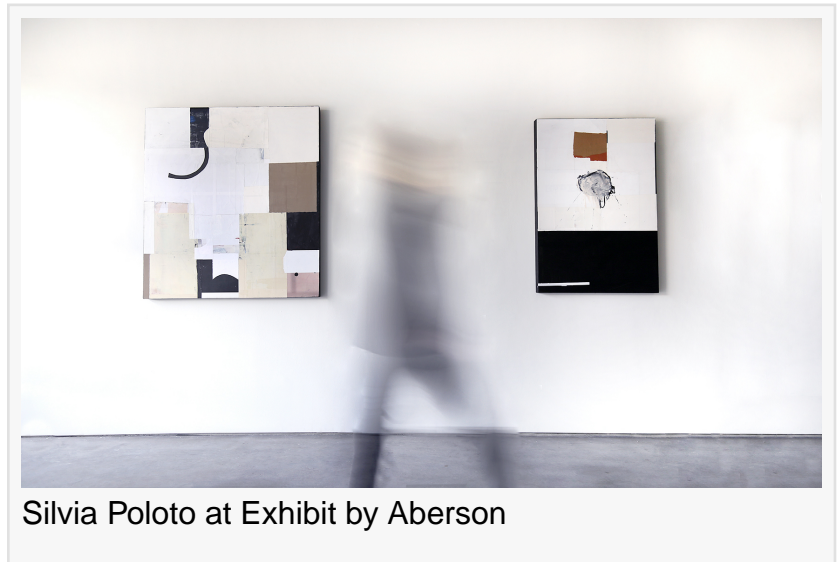

Exhibit by Aberson presents Silvia Poloto | Wabi Sabi opening this Thursday February 15th, 6 until 8 PM

TULSA, OK, USA, February 15, 2018
/EINPresswire.com/ -- Exhibit by Aberson presents
Silvia Poloto
3524B S. Peoria, Tulsa, OK
February 15th - March 25th, 2018
Available online and in-store

Exhibit by Aberson is pleased to present a selection of new works from Silvia Poloto opening February 15th from 6 until 8 PM at Exhibit by Aberson located at 3524B S Peoria Avenue, Tulsa OK 74105.

Silvia Poloto at Exhibit by Aberson

Brazilian-born artist, Silvia Poloto creates her new work as an exercise in and examination of letting go – of attitudes, old beliefs, dreams and emotions. She sees it as a clearing of all things unnecessary in order to strip bare to the essential. This oeuvre took shape while Poloto was building her home — a 6,000 square foot warehouse in San Francisco. She felt strongly of the relationship between her and the structure of her home. She lived in it as if she was inside one of her paintings. Poloto explains, “What I sought with my living space, and continues with my artwork, is a kind of essential refined simplicity reduced to the extreme, understated and unassuming yet not without presence and quiet authority. A breathing space.”

Using paper as a primary medium in her Wabi Sabi series, Poloto glues and pulls the paper back leaving marks which become the brushstrokes that create the underlying structure of the painting. The nicks, chips, bruises, scars and dents each add to their undiminished poise and strength of character. Poloto embraces the imperfection and highlights her skillful use of negative space with compelling color sensibility. She says of the pieces, “Imperfect and unpredictable, yet inevitable. They don’t shout, they whisper.”