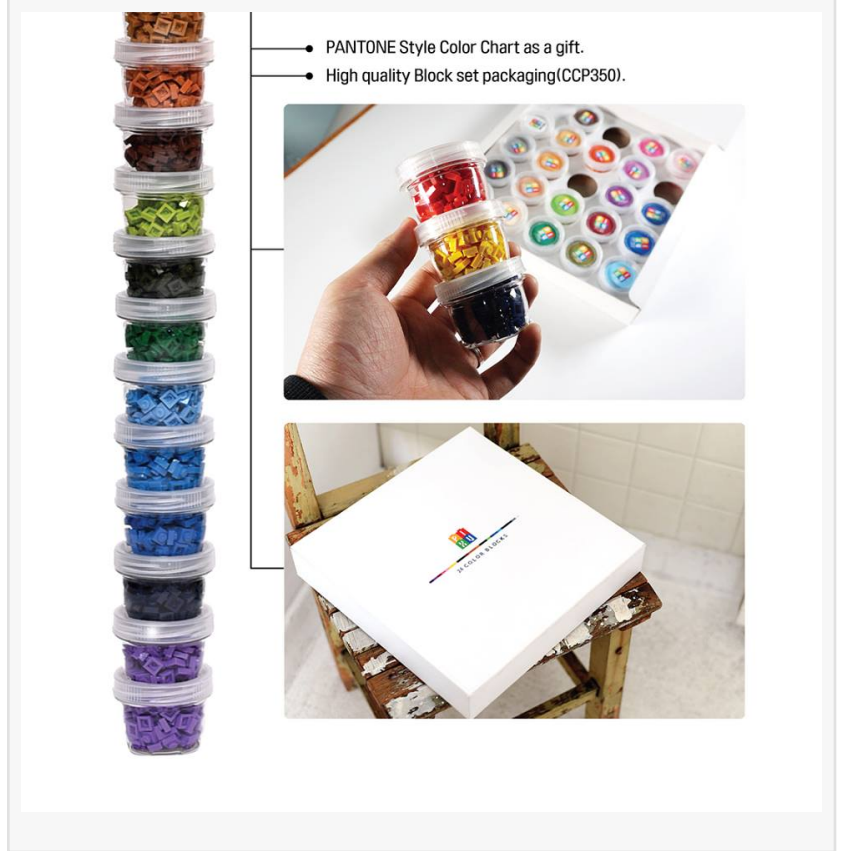

with 8-bit bricks.”

Backers can have the world's largest 4024-pixel deck (600mm x 485mm) of LEGO Block compatible panels. You can also have your own pixel art frames when purchasing a set on the Starry Night of Van Gogh, which is one of the world's popular master piece.

All backers can have a set of 24 color blocks in a 300HKD, plus 60HKD to have two 32x32 Lego compatible plates. The Lego compatible PIXU TABLE is 585HKD (USD75), and the limited Van Gogh block table set is 1000HKD.

The Kickstarter campaign is officially open until June 12, 2018.

For more information about the Kickstarter campaign, visit: <http://kck.st/2JENH7z>
For more information about creator, please visit: [instagram.com/mavc.design](https://www.instagram.com/mavc.design)
[instagram.com/pixublock](https://www.instagram.com/pixublock)

Contact : Sangnam An
Phone : +82.10.2744.6175_
Email : mavcdesign@gmail.com
Instagram:
www.instagram.com/mavc.design
www.instagram.com/pixublock
Kickstarter campaign :
<http://kck.st/2JENH7z>

Sangnam An
+82.10.2744.6175
[email us here](#)
MAVC team

This press release can be viewed online at: <http://www.einpresswire.com>

Disclaimer: If you have any questions regarding information in this press release please contact the company listed in the press release. Please do not contact EIN Presswire. We will be unable to assist you with your inquiry. EIN Presswire disclaims any content contained in these releases.