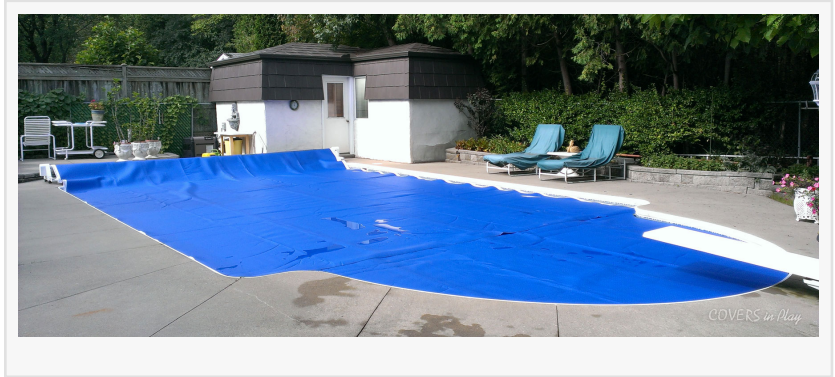

Covers in Play Announces Their New Product, The Auto Pool Reel

Covers in Play, a designer of fixed and retractable pool enclosures and covers, has recently revealed their newest product – the Auto Pool Reel.

They specialize in fixed and retractable pool enclosures that provides year round use and protection for outdoor pool and deck areas. Having been in the business for many years, they have experience that gives them added insight into staying ahead of industry curves and providing pioneering new solutions to their clients.

The Auto Pool Reel is the newest product in their extensive line of retractable and fixed pool covers & pool enclosures. The Auto Pool Reel is a self-deploying trackless pool reel that works at the push of a button. This is the first system of its kind, providing an easy, hands free system that makes it easy for anyone to operate. The reel can accept custom fitted pool covers, and work with a variety of pool cover types and sizes.