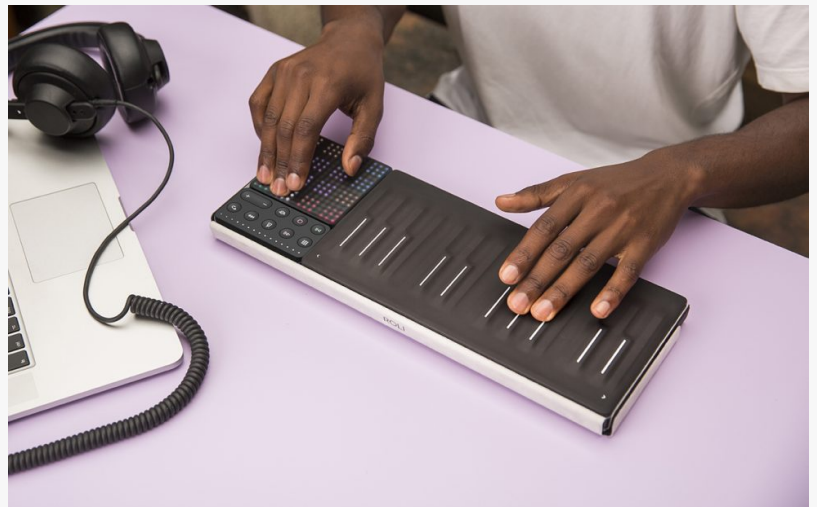

ROLI SONG MAKER KIT Launch

ICHIBAN Launches ROLI SONGMAKER KIT

BANGALORE, KARNTAKA, INDIA, July 28, 2018 /EINPresswire.com/ -- J□

[ROLI's Songmaker Kit](#), a portable music studio for creating a track anywhere, after a hugely successful limited release in UK and worldwide is now available in India in association with [ICHIBAN](#) at www.ichibanonilne.in ; also with many Music Retailers. K Suresh CEO of ICHIBAN glad to announce the launch of ROLI UK Songmaker Kit into India.

Roli SONG MAKER KIT

Songmaker Kit combines the Seaboard Block and Lightpad Block M, two cutting-edge controllers that have been

hailed by professional reviewers as “insanely expressive” and “supremely powerful and arguably unique.” The tactile, touch-responsive surfaces of these Blocks — both released within the past year — introduce a whole new way to shape sound and create songs. The Loop Block, which helps to record tracks and toggle between sounds, completes the kit.

The Songmaker Kit comes with a software bundle. Each software tool integrates perfectly with the MIDI Polyphonic Expression (MPE) capabilities of ROLI BLOCKS controllers. Equator, ROLI's premium software synthesizer, is part of the package along with two digital audio workstations — Tracktion Waveform and Ableton Live Lite — and Strobe2 Player. Customized integration of hardware, software, and sounds make Songmaker Kit far more than the sum of its parts.

The kit showcases ROLI BLOCKS, the modular music creation system that launched earlier. While it's possible to create dozens of kits with different Blocks, the Songmaker Kit's combination of Seaboard Block, Lightpad Block M, and Loop Block is a tried and tested configuration for next-level music-making. During its limited release, the kit met with huge demand and sold out several times.