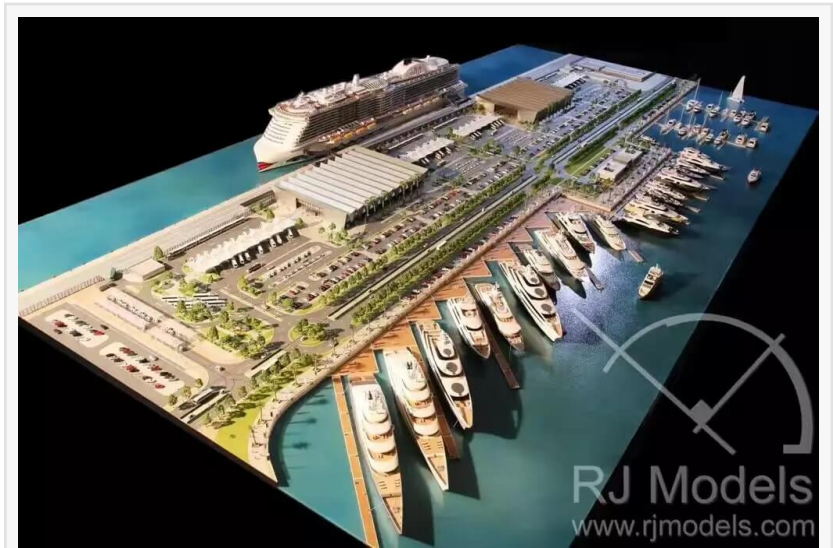

company.

It offers a range of top quality architectural model making services with a tight deadline for competitive rates. With RJ Models, clients can enjoy our all team support on you.

At every stage, RJ Models aims to provide the [top quality architectural models](#) to boost our client's business to all architecture in the world.

For more information:

Contact person: Ray Cheung

Contact email:

marketing@rjmodels.com.hk

Tel no: (00852) 2557-0201

Website:

<https://www.rjmodels.com.hk/>

About 3DR Models

Founded in 1989 3DR Models is a most dynamic & A-list model maker which the whole world is familiar with. 3DR's work covers residential development; government buildings; university buildings; [airports](#); public & private institutions; banking and financial institutions; healthcare facilities; recreational & sports facilities, etc.

Besides, other supporting facilities such as model transportation; model relocation; model installation; model modification warehouse for the model are available. No matter where you are, 3DR brings the world to you. No matter what time it is, 3DR is always at your service.

For more information:

Contact person: Dani A. Bterrani

Contact email: sales@3drmodels.com

Tel no: (+971) 43474898

Website: <http://www.3drmodels.com/>

Ray Cheung

RJ Models

(+852) 2557 0201

email us here

This press release can be viewed online at: <http://www.einpresswire.com>

Disclaimer: If you have any questions regarding information in this press release please contact the company listed in the press release. Please do not contact EIN Presswire. We will be unable