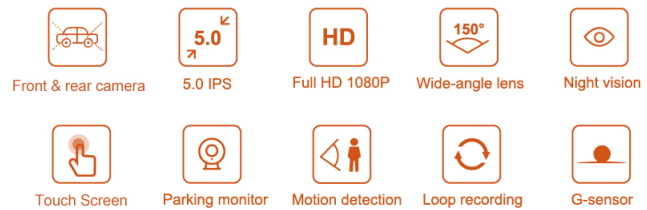

Additional features of the Autowit Dash Cam include:

- Parking Monitor - The mirror dash cam will automatically switch to the reversing mode in full view when the R gear is engaged. If motion is detected or the G-Sensor is triggered, the camera will automatically wake-up and start recording.

- Loop Recording With 24 Hour Monitoring - The recorded video footage can be set to 1, 2, or 3 minutes long. Seamless loop recording automatically overwrites the oldest ones on the SD card when it is full. The emergency footage is automatically locked for file backup when an accident happens.

- Night Vision Mode - The HD Dashboard Camera Monitor gives you 1080P clear and bright images even at night or on rainy days.

With its front and rear protection, or its ability of continuous loop recording, The Autowit Dual Dash Camera model is ideal for all those who value safe driving.

To learn more about Autowit Front & Rear Dual Dash Camera, please visit [the Amazon product page](#).

About GenHigh
GenHigh’s mission is to provide consumers worldwide access to high-quality, elegantly-designed smart devices engineered with the latest innovations in technology matched with precision craftsmanship. We are headquartered in China. GenHigh was founded in 2017 with operations in the US and Japan. GenHigh is committed to our goal of connecting consumers & communities through our everyday products. For more information, please visit

The Autowit Dual Dash Camera is fully featured and easy to use.