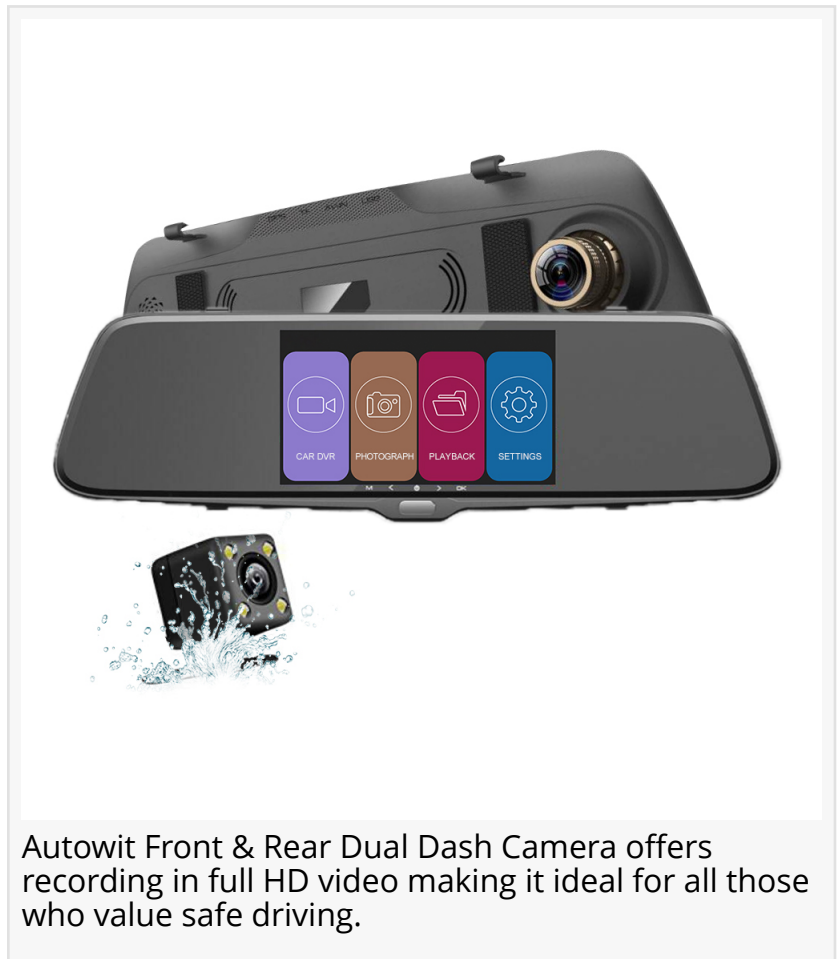

# GenHigh Tech Unveils Its Autowit Front & Rear Dual Dash Camera for High Definition Road Recording and Added Security

*The Autowit Dash Cam Offers Two Viewing Angles to Simultaneously Capture the Road Ahead and Behind for Added Protection and Peace-of-Mind.*

SANTA MONICA, CA, USA, November 28, 2018 /EINPresswire.com/ -- GenHigh Tech, a global leader and marketer of high-quality and innovative automotive, mobile and consumer electronics, announced the launch of the Autowit Dual Dash Camera Recorder. This model is the latest addition to Autowit series and assists as the perfect eyewitness and roadside companion for visual evidence of any event.

The Autowit Dual Dash Camera is fully featured and intuitive to use. It allows an easy set-up of the front camera on the car's original rearview mirror with the 2 included rubber straps. The rear camera can be installed either on the rear windshield facing out or connected to the car's rear lights. The camera's unique ability to record both front and rear-facing video offers double the protection for everyday drivers.

Autowit Front & Rear Dual Dash Camera offers recording in full HD video making it ideal for all those who value safe driving.

The Autowit Dual Dash Camera enables recording in full HD video (1080P at front and 720P at rear), supports up to 32GB SD (Class 10+) and provides continuous loop recording, motion detection, and a car charger (12/24V Input - 5V/2A Output). This model features a 5.0" IPS touch screen, ultra-wide 150 Degree Front FOV - 120 Degree Rear FOV lens, and a G-Sensor, triggering the unit to automatically protect clips if an impact is detected.