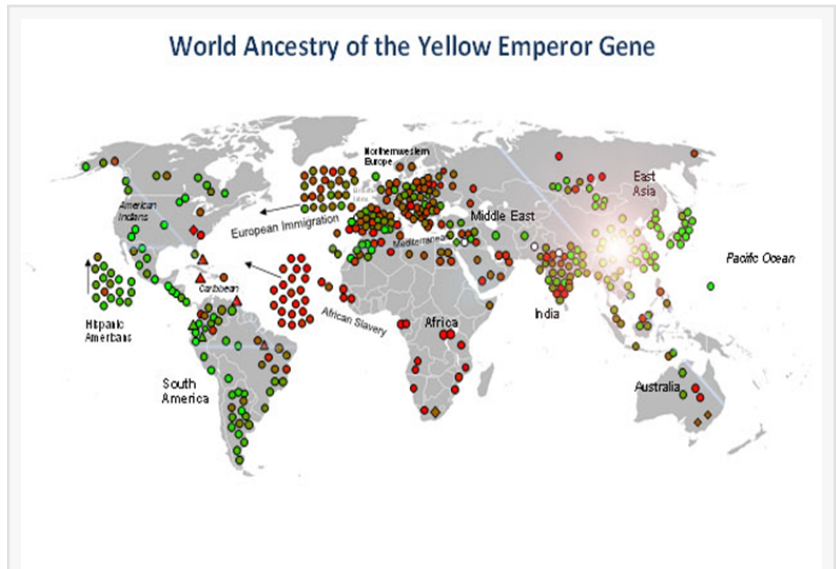

Here, one can find the origin and stories of the Yellow Emperor gene, which is one of the oldest lists of blood lineage in the world. Is it Africa or East Asia that is the true origin of mankind?

As the place where the Yellow Emperor was born, Xinzheng in Zhengzhou City, Henan Province, is the source of the Yellow Emperor's biological genes and the origin place of the world's exploration of Chinese cultural genes. Since the beginning of the 21st century, the annual grand ceremony held by Zhengzhou to commemorate the Yellow Emperor has become the spiritual space of billions of "Chinese people" who trace back their roots and explore themselves in the process of cultural transmission. Where am I from? The civilization established since the Neolithic Age—Xia and Shang Dynasties has also made Zhengzhou, one of the oldest cities in China, an international metropolis connecting Central China with the world. The Chinese media called her "International Zheng".

World Ancestry of the Yellow Emperor Gene