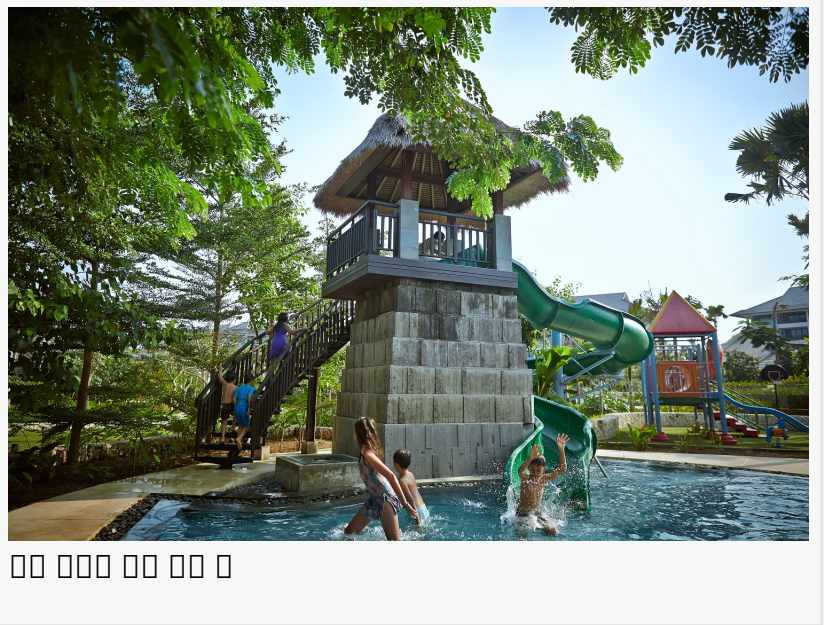

Prhativi Dyah
The Ritz-Carlton, Bali
+62361 848988
[email us here](#)
Visit us on social media:
[Facebook](#)
[Twitter](#)
[LinkedIn](#)

00 00

0 00

000 000

This press release can be viewed online at: <https://www.einpresswire.com/article/482129718>