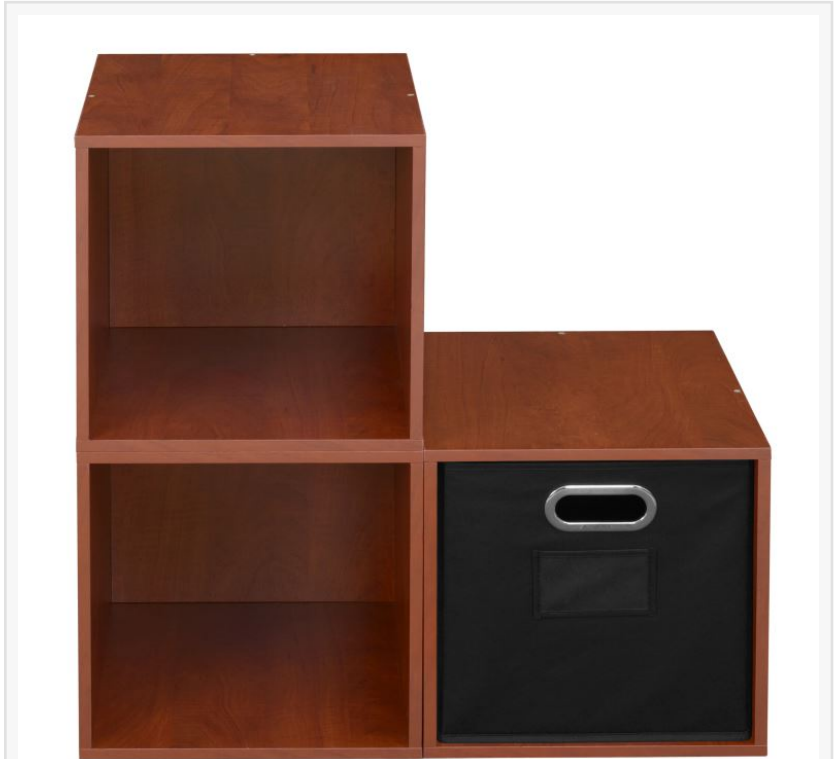

FREMONT, CA, USA, May 21, 2019 /EINPresswire.com/ -- [Lockdowel](#), Inc. announces [Regency](#) Global Sourcing, the makers of affordable, beautiful office furniture, will show off their latest [Niche](#) line at the AWFS Fair, July 17-20 in Lockdowel booth #9074. The Niche showcase will include: Niche Cubo; MÖD 30" Round Table; and MÖD 42" Bookcase. According to Regency, Inc., Niche is made for everyone seeking attractive furniture that is easy to assemble. Each piece comes flat-packed and assembles easily with Lockdowel fastening, without tools or glue.

More about Regency Niche furniture featured in Lockdowel booth 9074 at AWFS Fair July 17-20, 2019: <https://www.youtube.com/watch?v=ip1-VOARR2U>

Niche Cubo: These innovative storage cubes by Niche are designed to fasten together in hundreds of configurations. From a single cube to sets of 12 or more, the possibilities are endless! Perfect for closets, entryways, laundry & storage rooms, as a bookcase, nightstand or media storage-these cubes fit anywhere! Its rich warm cherry finish shows subtle wood grain and is sure to please, and coordinates with the rest of the Niche line. No-tools Lockdowel

MÖD 30" Round Table: This Niche Round Table is a great choice for breakfast nooks, home offices, dining rooms, cafes and more. A sturdy X-Base ensures stability. Its 30-inch round top is lightweight, making the table easy to move around, even for one person. No-tools Lockdowel assembly allows pieces to simply snap together and lock into place for a sturdy, hassle-free build in less than 5 minutes.