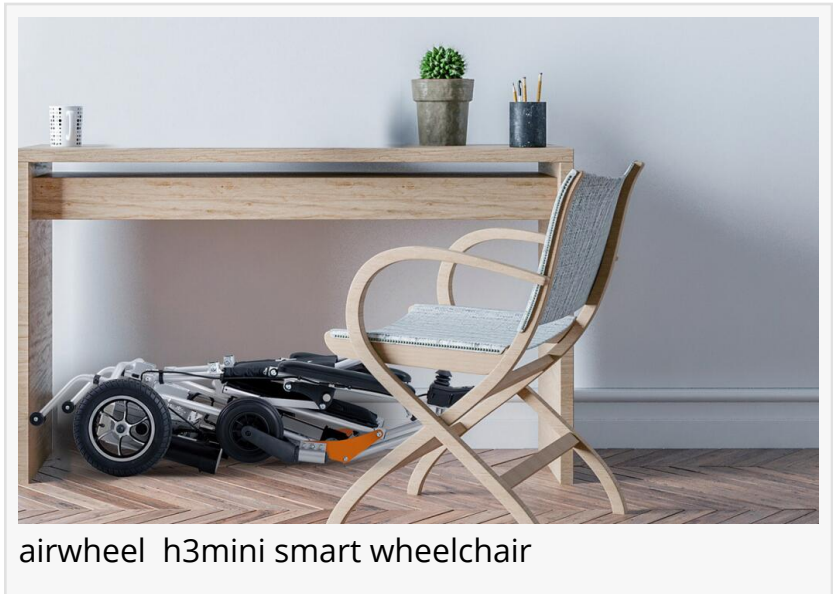

Airwheel H3mini [smart wheelchair](#) automatic electric wheelchair aims to help the people who have difficulty in walking move smoothly, conveniently and freely. It improves riding comforts significantly with more humanized and upgraded design. H3mini enables riders to keep sitting while going

forward, saving human strength thanks to the branded lithium battery and powerful motor. With the intelligent controller, riders can go forward and turn directions. It will automatically brake when your hand doesn't touch the controller, which is super easy to control. People can go and stop whenever they want as well as enjoy more private time. Of course, you can also choose the manual mode. No matter what mode you choose, you will not feel tired, as its seat is made of double honeycomb mesh breathable material, which means the longer you sit, the more

airwheel smart wheelchair

airwheel h3mini smart wheelchair

comfortable you feel.

□□H3mini [electric\(power\) wheelchair](#) occupies little space in spite of its more complicated design and more importantly, it can fold automatically. Also, the security guarantees are also significantly advanced by safety and intelligent protection mechanisms. When reversing, H3mini smart wheelchair will automatically beep to remind passers-by around to ensure safety. At night, it always lights up the road whether it's on urban streets or rural lane, outdoors or indoors. Moreover, the App exclusively developed for Airwheel products allows riders to connect H3mini with their smart phones to facilitate riders inspect the real-time running stats and monitor it better.