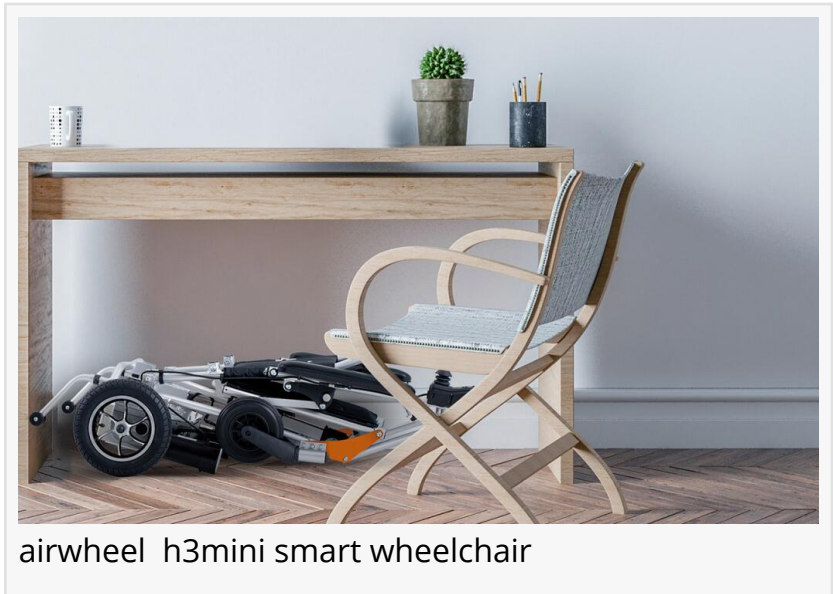

**Airwheel H3mini [smart wheelchair](#)** automatic electric wheelchair aims to help the people who have difficulty in walking move smoothly, conveniently and freely. It improves riding comforts significantly with more humanized and upgraded design. H3mini enables riders to keep sitting while going

forward, saving human strength thanks to the branded lithium battery and powerful motor. With the intelligent controller, riders can go forward and turn directions. It will automatically brake when your hand doesn't touch the controller, which is super easy to control. People can go and stop whenever they want as well as enjoy more private time. Of course, you can also choose the manual mode. No matter what mode you choose, you will not feel tired, as its seat is made of double honeycomb mesh breathable material, which means the longer you sit, the more

airwheel smart wheelchair

airwheel h3mini smart wheelchair

comfortable you feel.

□□H3mini [electric\(power\) wheelchair](#) occupies little space in spite of its more complicated design and more importantly, it can fold automatically. Also, the security guarantees are also significantly advanced by safety and intelligent protection mechanisms. When reversing, H3mini smart wheelchair will automatically beep to remind passers-by around to ensure safety. At night, it always lights up the road whether it's on urban streets or rural lane, outdoors or indoors. Moreover, the App exclusively developed for Airwheel products allows riders to connect H3mini with their smart phones to facilitate riders inspect the real-time running stats and monitor it better.