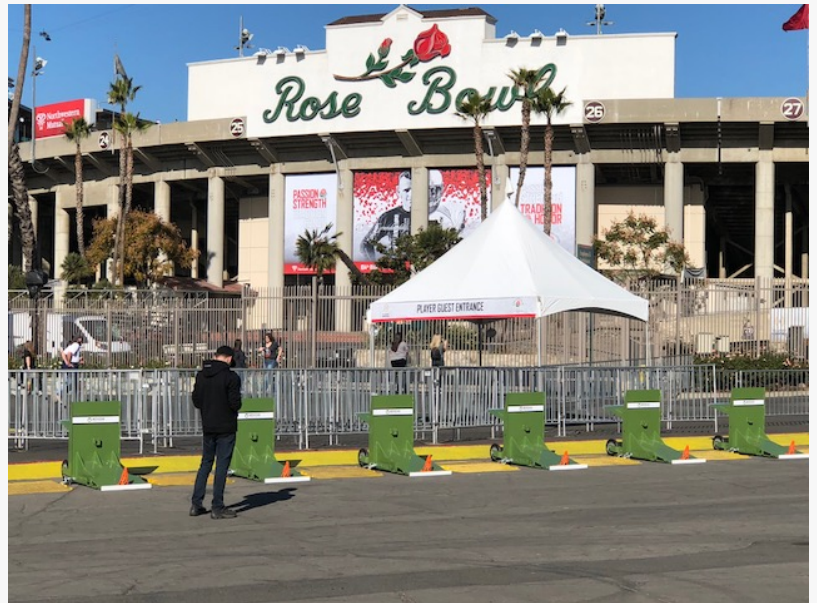

This press release can be viewed online at: <http://www.einpresswire.com>

Disclaimer: If you have any questions regarding information in this press release please contact the company listed in the press release. Please do not contact EIN Presswire. We will be unable to assist you with your inquiry. EIN Presswire disclaims any content contained in these releases. © 1995-2019 IPD Group, Inc. All Right Reserved.