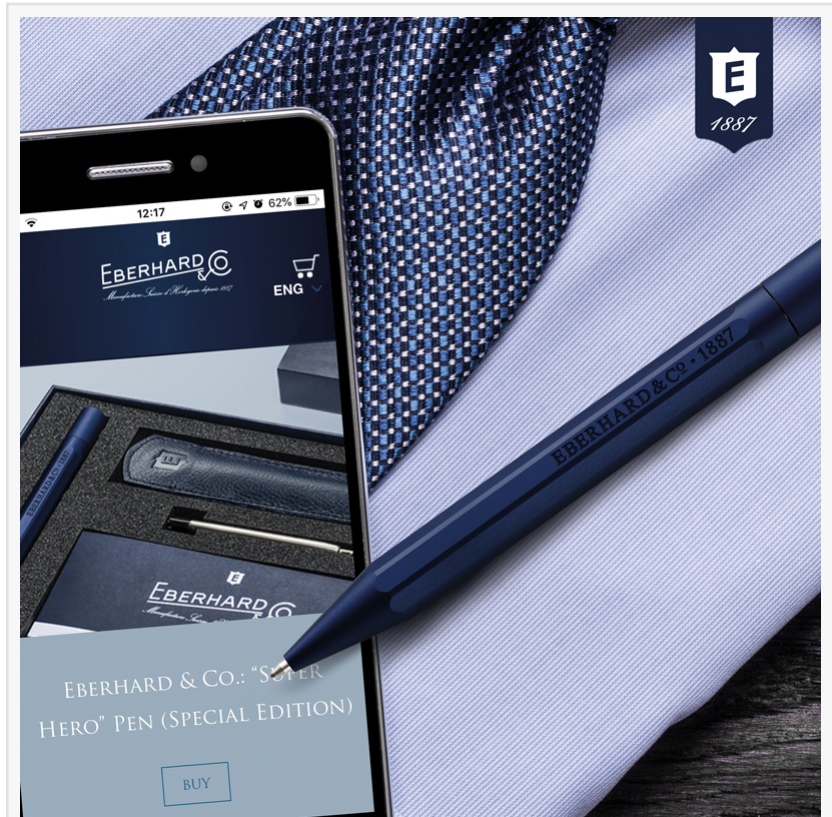

Mr. Thierry Chaunu
132 EAST 43rd STREET #341, THE
CHRYSLER BLDG
NY-10017 NEW YORK
PH: +212 847 1371
e-mail: tchaunu@beaugesteluxury.com

Katia Graytok
Kaleidoscope Luxury
+1 732-208-8185
[email us here](#)

Discover the Super Hero special edition and complete your daily kit with this exclusive kit