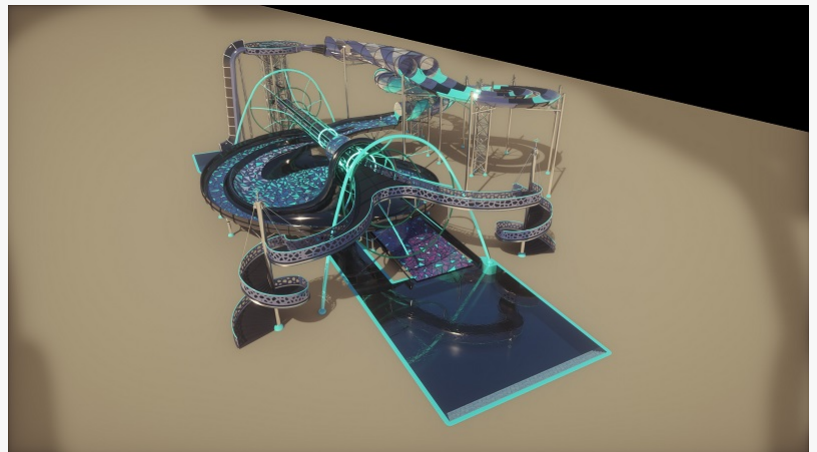

Polin Waterparks Launches The World's Largest Bowl Slide: Time Rider

Time Rider

DILOVASI, KOCAELI, TURKEY, December 23, 2019 /EINPresswire.com/ -- [Polin Waterparks](#), global market leader in design, engineering, manufacturing and installation of waterparks and water play attractions, is proud to announce the brand-new waterslide; [Time Rider](#).

Family slides have always been an important part of the waterslide world. After all, one of the greatest benefits of waterparks is the opportunity for families and friends to enjoy time together at a fun destination. Providing a waterslide that they can all ride together and give them a thrill, then, is just one more reason for families and friends to spend a day "on the water". Now, with the Time Rider waterslide there is even more incentive to gather at the water park: Streamlined and iconic time travel construction integrated within the slide!