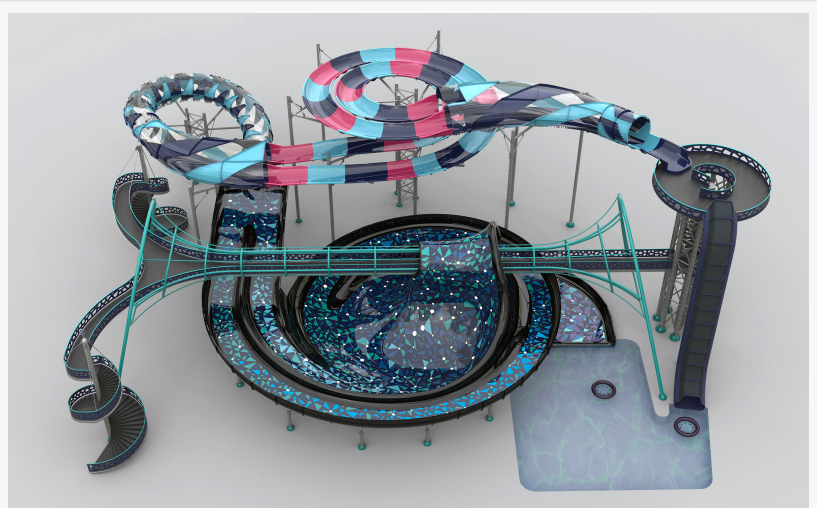

Time Rider, Polin's brand-new waterslide, features the world's largest bowl with 2 alternate paths. Specially designed for explorers without frontiers! Offering more than 4 paths allows the riders to experience different choices every time, allowing riders to easily extend their time on this extraordinary waterslide. They can travel through time, too! This waterslide will blow the riders minds and they will forget where they are and what time it is. This special waterslide also offers special lighting effects on its wormhole (Functional observation walkway). This special and integrated walkway allows riders to enjoy their time watching others while waiting in line. This wormhole also features a spray system which creates a mystical environment and most importantly, this fog keeps the riders cool while they are waiting for their turn. This water slide offers a whole new visual experience as its fully themed and compatibe with Polin's highly coveted [Glassy](#) (Fully transparent waterslide). This ride also offers various VR applications. Time Rider is made even more impressive by it's large size, standing tall at 18 meters! Its height is almost the same height of the new interplanetary spacecraft which was recently developed by humankind.

Unique Benefits

Time Rider