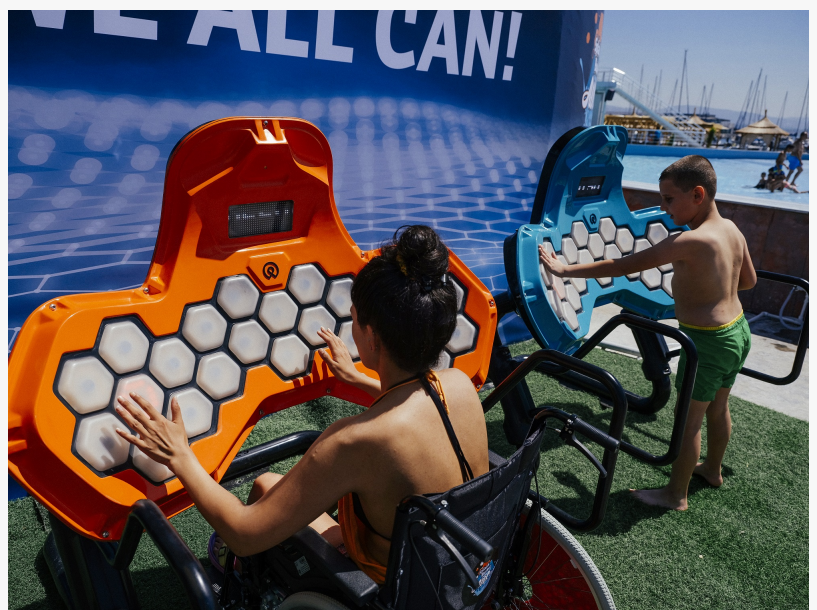

POLIN BREAKS THE BARRIERS

Splash Bucket AllCan

DILOVASI, KOCAELI, TURKEY, December 30, 2019 /EINPresswire.com/ -- Polin believes that even the smallest changes can make the biggest differences in quality of life with the integration of technology, interactivity and gaming which leads them to innovate many stimulating new products. Technology offers many different ways to help people with all capabilities lead healthy lives. With more than one billion people living with disabilities, it's vital that technology reflects the diversity of the users to foster digital inclusion for all. Focusing on empowering persons with disabilities and ensuring inclusiveness and equality, Polin is honored to announce that the interactive gaming reached a completely new level of competition with Polin's introduction of its innovative [Splash Bucket AllCan](#). [Polin Waterparks](#) (Istanbul, Turkey) installed the world's first Splash Bucket AllCan at Tuzla Marina Waterpark in Istanbul, Turkey in July 2019.

Head to head competition at an inclusive interactive splash challenge

Splash Bucket AllCan is a one-on-one interactive splash game to see who has the fastest reaction.

Players must tap the lit buttons as soon as lights appear. Each player aims to beat their competitor in order to splash them during the game with nozzles embedded on the modules. Then, at the end of the game the loser gets an even bigger water splash.