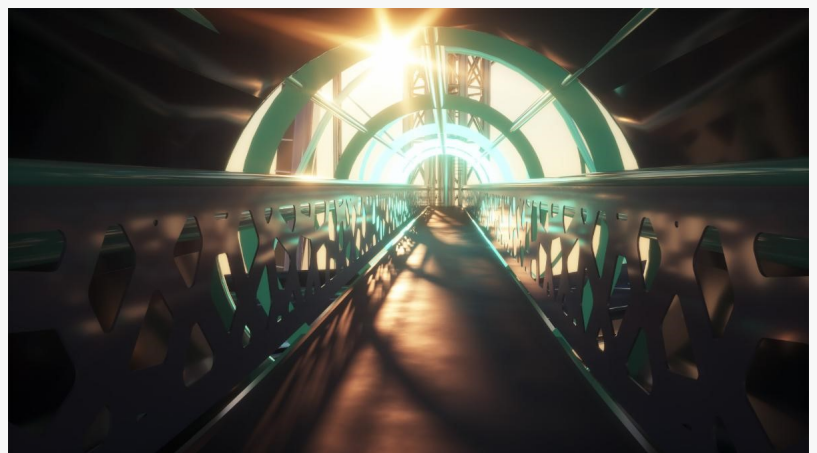

TimeRider1