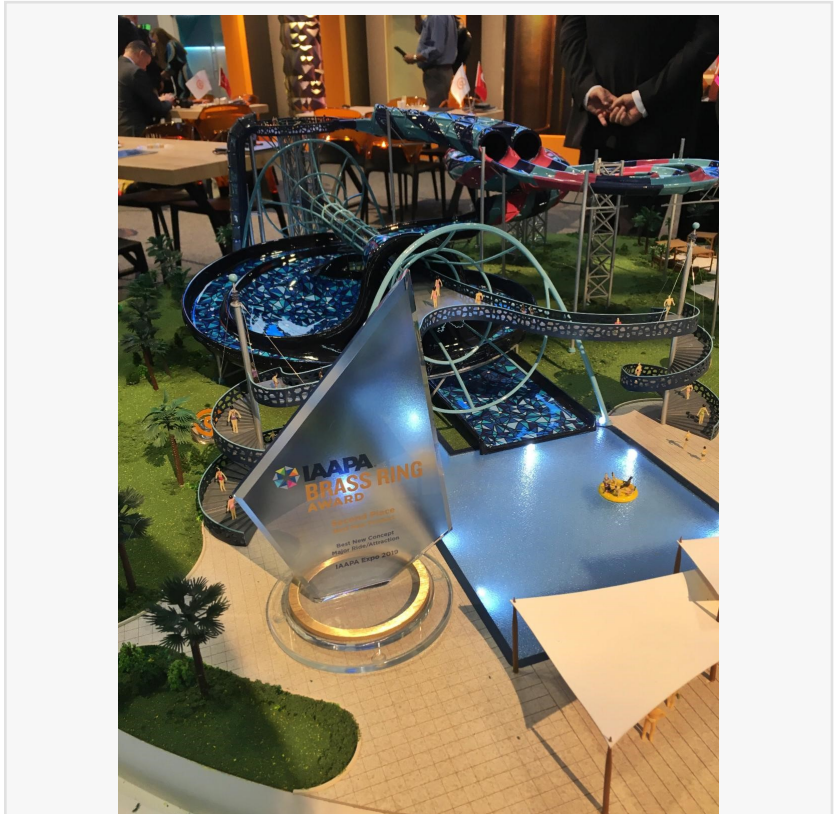

We are pleased to announce the launch of Time Rider waterslide. Time Rider features the world's largest bowl with 4 possible paths. Offering 4 paths allows the riders to experience different choices every time, allowing riders to easily extend their time on this water slide. Time Rider also offers special lighting effects on its wormhole (functional observation walkway). This special and integrated walkway allows riders to enjoy their time watching others while waiting in line. This wormhole also features a spray system which creates a mystical environment and most importantly, this fog keeps the riders cool while they are waiting for their turn. This water slide offers a whole new visual experience as its fully themed and compatible with Polin's highly covered Glassy (fully transparent water slide) technology. This ride also offers VR applications. Time Rider, with its streamlined design, unique theming, special construction design and with the observation pathway - which is compatible with wheelchairs as well - is a new milestone in waterslide design.

The world's largest bowl water slide, Time Rider has been introduced at the IAAPA Expo in Orlando, USA on November 2019 and it has been named the winner of an IAAPA Brass Ring Award in the Best New Product Concept: Major Ride/ Attraction category which is one of the global attractions industry's most prestigious honours.