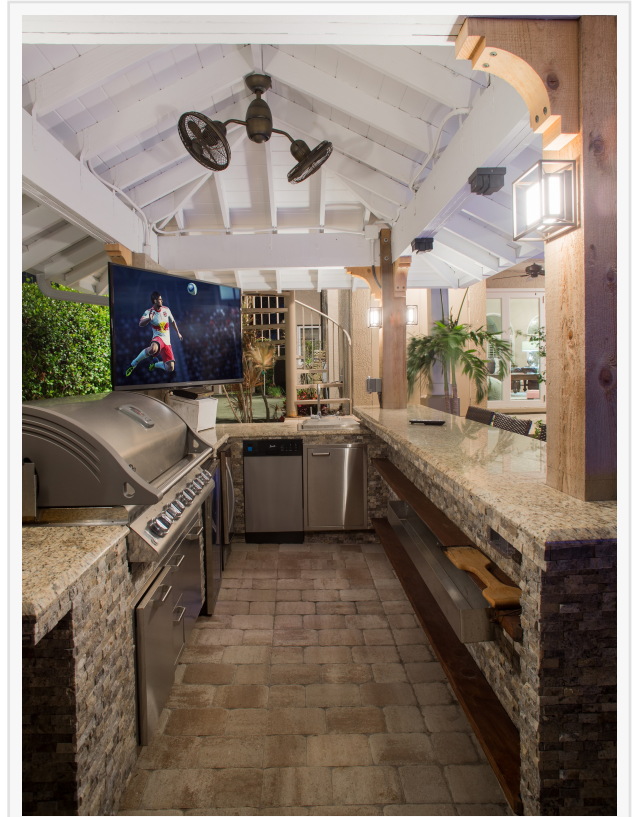

Custom outdoor kitchen millwork in this award-winning beach home renovation.

This press release can be viewed online at: <http://www.einpresswire.com>

Disclaimer: If you have any questions regarding information in this press release please contact the company listed in the press release. Please do not contact EIN Presswire. We will be unable to assist you with your inquiry. EIN Presswire disclaims any content contained in these releases. © 1995-2020 IPD Group, Inc. All Right Reserved.