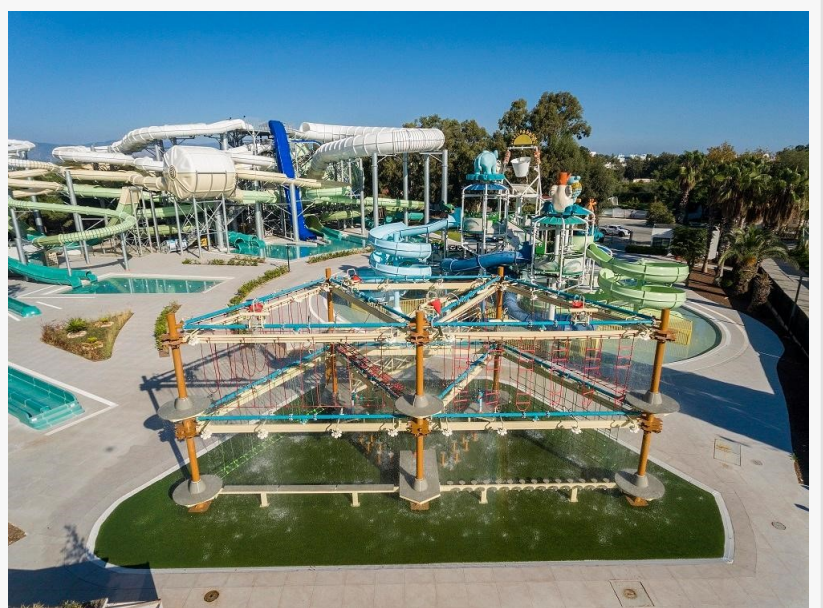

Splash Courses are ideal for adventure and entertainment parks, also called amusement parks, which have been evolving fast recently. These playgrounds involve one or more game event, support system, and safety and security system. Unlike rope courses that have limited access and require supervision, Splash Courses offer various levels of height and difficulty that is appealing to individuals of all ages.

possible to offer flexible solutions. Their experienced team designs the most sophisticated ride types, works carefully with the unique characteristics of each project, maximizes the site potential, finds the most optimal solutions for issues and ensures the success of every project. [Polin Attractions](#) installed its first Splash Course at "[Palomaqua](#)" in Antalya, Turkey.

More on Palomaqua

The Finesse and Orenda are new hotels on the east side of Side of Paloma Hotels Group. They share Palomaqua, which is the largest and most diverse water park of the region. The spectacular Palomaqua consists of 12 slides, 7 dedicated kids slides and splash courses that provide endless fun for the entire family wishing to discover something new and exciting at every corner.