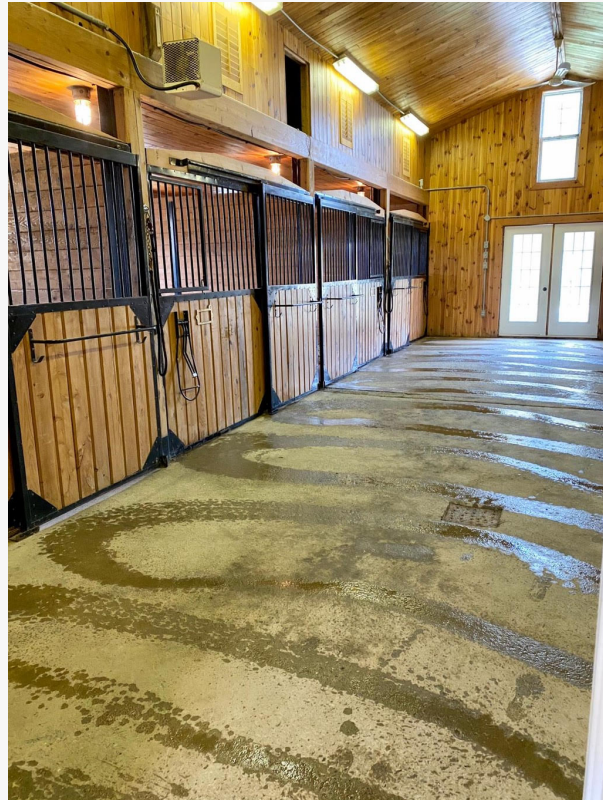

Renowned showjumper Brock Clermont and Clermark Equestrian are proud to establish two brand new locations in Bromont, Quebec, and Wellington, Florida.

BOCA RATON, FLORIDA, USA, June 9, 2020 /EINPresswire.com/ -- Renowned [showjumper Brock Clermont](#) and Clermark Equestrian are proud to establish two brand new locations in Bromont, Quebec, and Wellington, Florida.

Acquiring two all-new footholds in Bromont and Wellington, celebrated showjumper Brock Clermont and the team at Clermark Equestrian—including assistant professionals Jaquelynn Neary and Craig Clermont—have now established fresh operations in the eastern Canadian province of Quebec and Florida's Palm Beach County alike.

Clermark Equestrian's two new locations, [representing Clermark Equestrian North](#) and Clermark Equestrian South, will be situated in the Canadian city of Bromont, Quebec, and the West Palm Beach-adjacent U.S. village of Wellington, Florida, respectively, according to Brock Clermont. "Clermark Equestrian is now servicing both Wellington, Florida, and Bromont, Quebec, for all of your lessons, boarding, training, sales, and show needs," general manager Clermont explains.

Overseeing Clermark Equestrian's Quebec-based northern division, and responsible for operations in Bromont, alongside Brock Clermont, will be Jaquelynn Neary, according to the

Brock Clermont