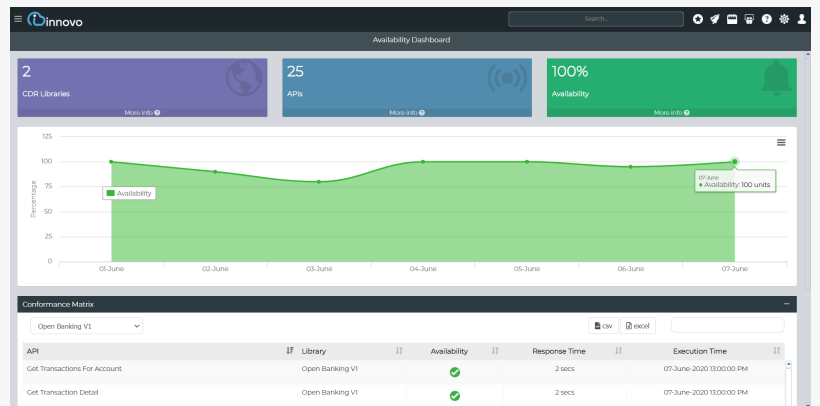

CCP allows you manage production availability and performance

This press release can be viewed online at: <https://www.einpresswire.com/article/520426730>

EIN Presswire's priority is source transparency. We do not allow opaque clients, and our editors try to be careful about weeding out false and misleading content. As a user, if you see something we have missed, please do bring it to our attention. Your help is welcome. EIN Presswire, Everyone's Internet News Presswire™, tries to define some of the boundaries that are reasonable in today's world. Please see our Editorial Guidelines for more information.

© 1995-2020 IPD Group, Inc. All Right Reserved.