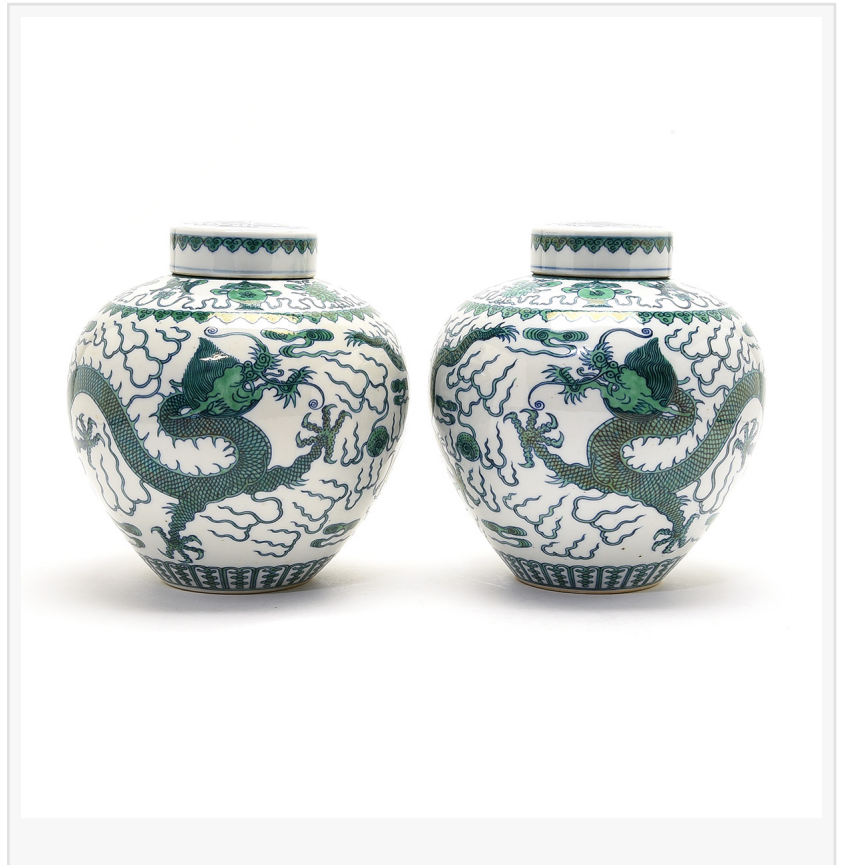

2751 Todd Street  
Alameda, CA 94501

Michaan's to Offer Natural Sri Lankan  
Color-Change Sapphire Ring;  
Pair of Maruni Oak-Frame Folding  
Chairs in August 22 Gallery Auction.

Michaan's Auction House, located near the former jetways on Alameda Island, off of Oakland, announced highlights of its August 22 Gallery Auction today. The jewelry section of the sale includes a fine pair of 18 karat white gold semi-hoop earrings, inset with diamond and yellow diamond stones, in geometric and foliate designs. Estimate: \$9,000 - 12,000. This section of the auction also includes a 14 karat white gold ring centering a 7.80 karat heart-shaped Ceylonese natural color-change sapphire. The ring comes with an AGL Prestige Gemstone Report that certifies the stone is natural, unheated and untreated. The pre-sale estimate is \$5,000 - 7,000. The well-rounded Fine Art section of the auction includes a Fremont Ellis painting, "Winter Tree Grove," an oil on paperboard. Ellis was a member of the Santa Fe painting group, "Los Cinco Pintores," in the 1920s, eventually breaking away. Throughout his career, he continued to focus on his beloved Western Terrain. The painting is estimated to realize \$2,000 - \$3,000. This section of the auction also includes a dynamic modern triptych lithograph by Roy Lichtenstein, "As I Opened Fire" of 1964. This explosive lithograph is estimated to realize