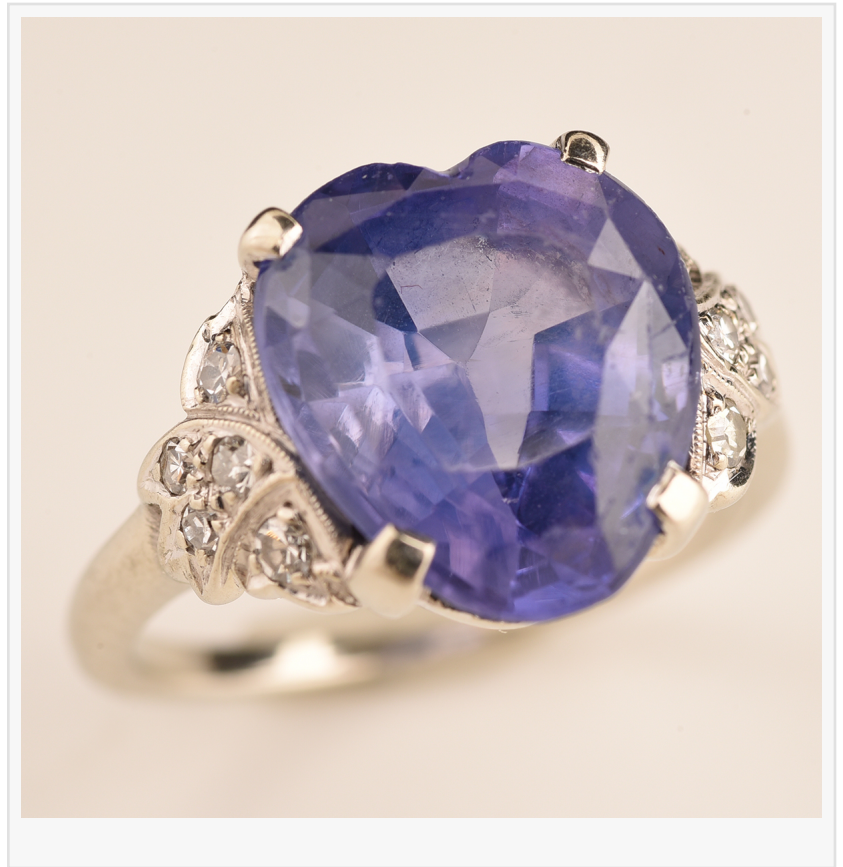

Talesa Eugenio
Michaan's Auctions
+1 (510) 740-0220
[email us here](#)
Visit us on social media:
[Facebook](#)
[Twitter](#)

This press release can be viewed online at: <https://www.einpresswire.com/article/524000567>

EIN Presswire's priority is source transparency. We do not allow opaque clients, and our editors try to be careful about weeding out false and misleading content. As a user, if you see something we have missed, please do bring it to our attention. Your help is welcome. EIN Presswire, Everyone's Internet News Presswire™, tries to define some of the boundaries that are reasonable in today's world. Please see our Editorial Guidelines for more information.

© 1995-2020 IPD Group, Inc. All Right Reserved.