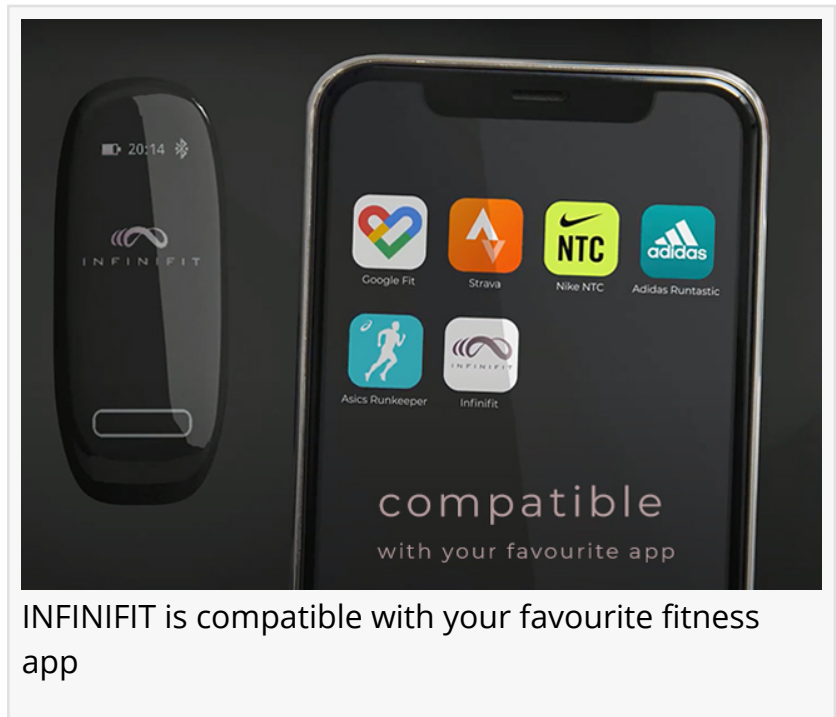

When it comes to fitness trackers, there's often a frustrating choice: a stylish wearable tracker with no smart interface, or a second watch to be swapped in and out or worn alongside your existing item. It's not ideal.

INFINIFIT are redefining fitness wearables, and offering a better alternative. If you already have a watch you love, the INFINIFIT Smart Fitness Tracker is a simple and cost-effective way to add smart functionality – it comes in a choice of four colours, complete with alerts and notifications, and seamless integration with all major fitness apps.

[The launch video can be found here](#)

INFINIFIT Smart Fitness Tracker - Any Time - Any Watch - Any App

INFINIFIT Smartwatch worn under your sleeve

[Pre-order now via Indigigo for £75, or buy a two-device bundle for £120](#)

## KEY FEATURES

INFINIFIT has all the popular functions of a smartwatch including:

- Finger touch UI
- Pedometer (steps, calories, distance)
- Exercise modes (walking/running, sit-ups, skipping)
- Ambient temperature
- Sleep monitoring
- Dynamic heart rate
- Blood pressure
- Caller ID
- SMS, e-mail, and social media notifications
- Alarm and Calendar notifications