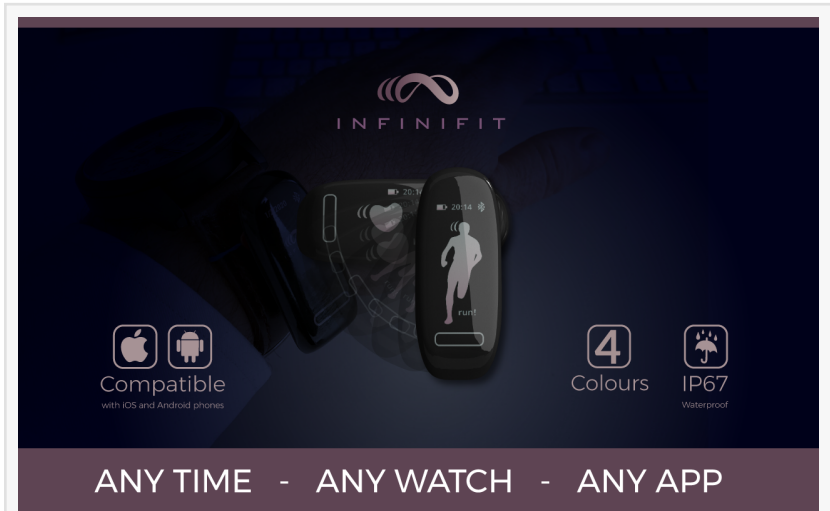

Convert any watch into a smartwatch, with INFINIFIT

INFINIFIT Smart Fitness Tracker brings the functions of a smartwatch to any existing watch; a versatile innovation in the field of wearable fitness devices

LONDON, UNITED KINGDOM, August 24, 2020 /EINPresswire.com/ -- We've all seen it: people working out with their regular watch on one wrist, and their smartwatch on the other. But now, there's a better way.

INFINIFIT are proud to reveal a versatile innovation in the field of wearable fitness devices with the [INFINIFIT Smart Fitness Tracker](#), which brings the functions of a smartwatch to any existing watch.

When it comes to fitness trackers, there's often a frustrating choice: a stylish wearable tracker with no smart interface, or a second watch to be swapped in and out or worn alongside your existing item. It's not ideal.

INFINIFIT are redefining fitness wearables, and offering a better alternative. If you already have a watch you love, the INFINIFIT Smart Fitness Tracker is a simple and cost-effective way to add smart functionality – it comes in a choice of four colours, complete with alerts and notifications, and seamless integration with all major fitness apps.

[The launch video can be found here](#)

INFINIFIT Smart Fitness Tracker - Any Time - Any Watch - Any App