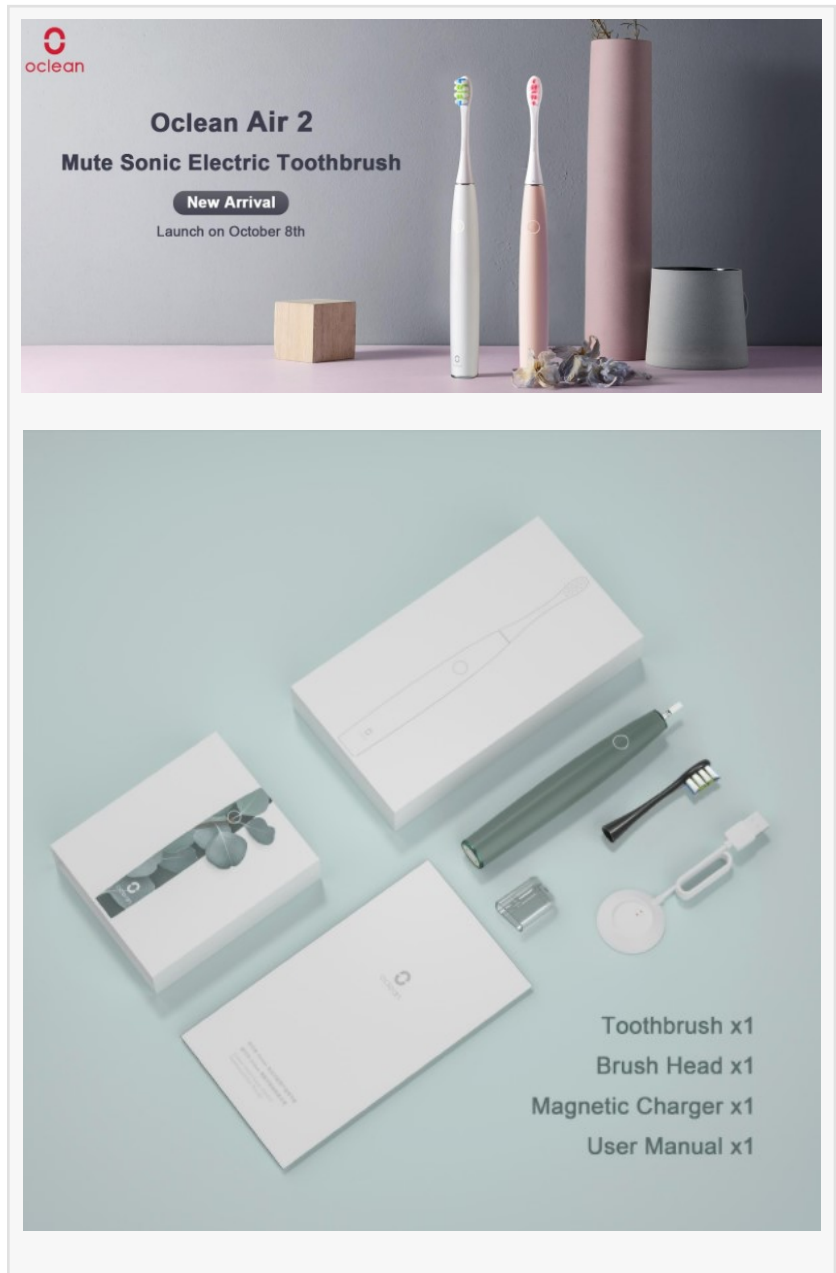

Oclean Air2---The world's first silent toothbrush

LONDON, UK, October 9, 2020 /EINPresswire.com/ -- Today, the modern family is buying and using innovative and advanced high-tech products. More so, more and more families are looking towards purchasing electric toothbrushes as the first choice of personal cleaning products. In a recent media release, the Oclean electronics brand launched a new model of the toothbrush, the Oclean Air2. This is a Mute Sonic Electric Toothbrush and from its appearance, it is light, compact, and comfortable to hold. It may look like an ordinary toothbrush, but after turning on the switch, you will notice the biggest difference between Air2 and other electric toothbrushes - there is no noise.

The Oclean Air2 electric toothbrush combines ultrasonic static noise reduction drive and ultra-quiet motor technology to achieve the quiet characteristics of the electric toothbrush industry, with noise as low as 30dB or even less. After turning on the toothbrush, you can hardly hear it except for the vibration in your hand.

Users who've used ordinary electric toothbrushes have a singular predicament, the noise caused by their electric toothbrushes.

This is more prominent for those using it in the morning or at night, the noise of brushing your