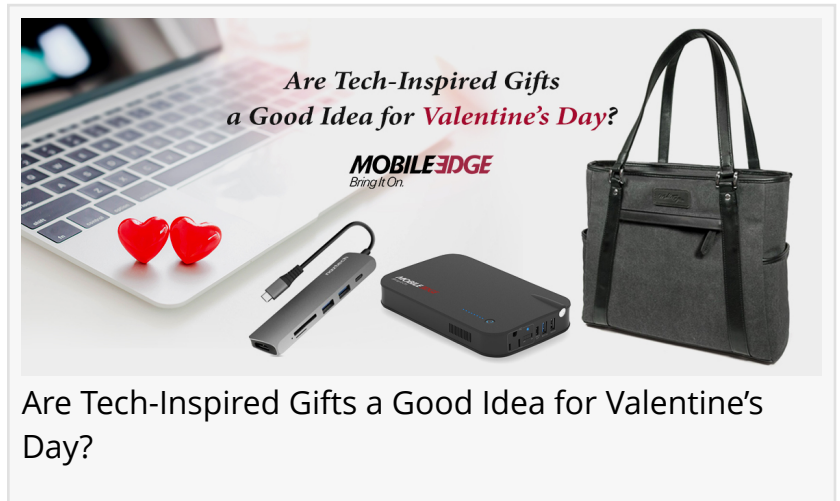

Are Tech-Inspired Gifts a Good Idea for Valentine's Day? Classic Gifts Are Always Popular, but This Year Tech Is In

If you're someone's tech-savvy Valentine, take heart: tech-inspired gifts are hot this year, especially gadgets that keep couples connected

ANAHEIM, CA, UNITED STATES, February 9, 2021 /EINPresswire.com/ -- Traditional Valentine's Day gifts typically revolve around a night out for dinner and a movie, plus candies and flowers, but with the COVID-19 pandemic still keeping most of us closer to home, Valentine's Day 2021 is more likely to include an exchange of gifts related to a loved one's interests and hobbies. If you're someone's tech-savvy Valentine or you have one to buy for, take heart: [tech-inspired](#) gifts are hot this year, especially gadgets and accessories that keep couples connected when they can't be together in person.

To wow the tech-savvy woman on your list who's looking for the convenience of a purse, travel bag, briefcase, and book bag all-in-one, Mobile Edge's Urban Laptop Tote checks all the boxes. This roomy tote is easy to carry and constructed from a lightweight, durable charcoal-colored cotton canvas exterior with vegan leather trim (in black or brown). It features a padded computer compartment for laptops up to 15.6 inches, a separate poly-fur-lined pocket for a tablet, a zippered exterior pocket for phone or items you want to get to quickly, plus an integrated accessory organizer.

Guys will fall in love with the fresh, edgy look and versatility of Mobile Edge's Graphite Premium Backpack. With a premium graphite-colored nylon exterior and fashion-inspired interior linings, it's both durable and stylish. This premium backpack's roomy interior includes storage for laptops up to 17.3 inches, dedicated storage for a tablet, a removable smartphone pocket, plus additional pockets and internal storage options for accessories and digital media.