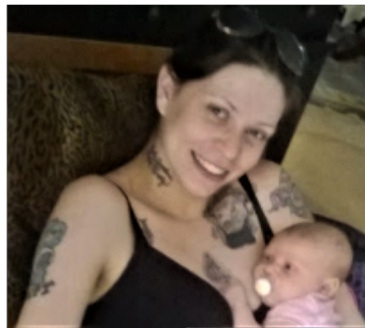

# Missing Person Investigators from Lauth Investigations International Join the Search for Missing Mother Crystal Fry

BALTIMORE , MARYLAND , UNITED STATES, February 15, 2021

[/EINPresswire.com/](#) -- [Lauth Investigations International](#) has joined the search for [missing Baltimore mother](#), Crystal Fry. Crystal was last heard from in November 2020 after her home was broken into. In the time period following the break-in, she was staying with the father of one of her children until her front door could be repaired. Shortly after, she lost contact with her family and has not been seen since.

Crystal's disappearance has left a hole in the lives of her three daughters, with whom she was very close. Since she

filed the missing person report, Crystal's own mother, Teresa Silverman, has been searching for her daughter non-stop. After 90 days with no case progression, she's contracted the missing person investigators of Lauth Investigations International to assist with the search. When she spoke to Lauth investigators, Teresa described her daughter as a beautiful mother who was always stepping up to help out, "She's caring. If anything's wrong, she steps right in and tries to help take care of people. She loves her girls to death." Teresa advised Lauth Investigators that Crystal would never have gone this long without contacting her children, claiming that holidays and special occasions were very important to her. Crystal also shared passions for baking and cooking with her girls, who have been missing their mother for over three months.

Thomas Lauth  
Lauth Investigations International

**MISSING PERSON**  
**Crystal Fry**

**Age: 31**  
**Height: 5'7"**  
**Weight: 135 lbs**  
**Last Seen:**  
**Baltimore, Maryland**

Anyone with information please contact the **Baltimore Police Department** at **410-396-2221** or call **911**.