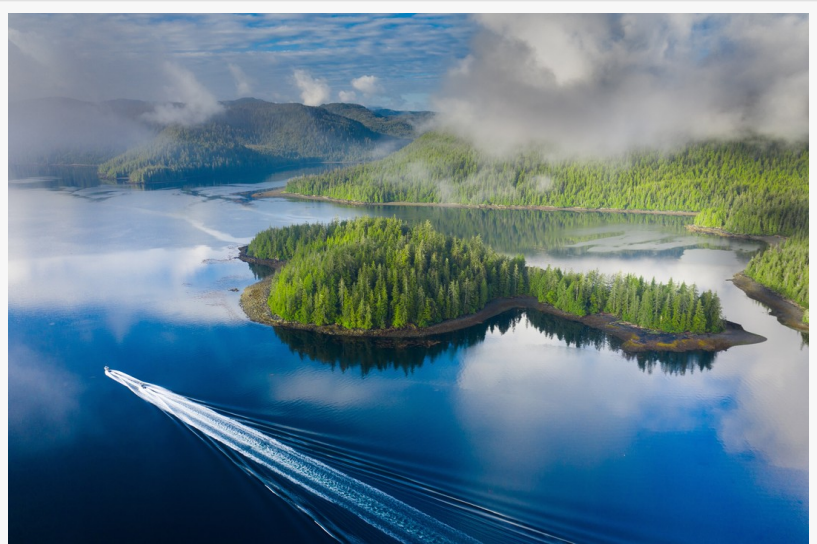

Videographer Jon Whittle with Waterfall Resort Captain and Guide, Bryan, proudly sharing one of many king salmon catches during their filming time at the resort.

The 20th season of SFTV marks over 200 airings with 6.5 million viewers and counting. Telling the history and future of fishing -- told one destination at a time, SFTV shares award-winning cinematography and rare archival footage all coming together to showcase heart-pounding fishing action. In addition, it explores how the species, destinations, migrations, and tactics have evolved over the years.

“

Our film crew had a great time during summer of 2020 filming our experience fishing in Alaska at Waterfall Resort. In my opinion, it's one of the best episodes in the show's 20-year history.”

*Shawn Bean, SFTV Writer-Director*

A 90-minute flight from Seattle, Waterfall Resort guests are greeted at the Ketchikan airport and taken to the resort by float plane. Anglers of all skill levels embark on expertly guided sport-fishing excursions to land king salmon, silver salmon, halibut, ling cod, and more. Southeast Alaska's breathtaking landscape is filled with awe-inspiring wildlife including humpback and Orca whales, bald eagles, sea otters, puffins, and more. As evening approaches, guests share fish tales at the Lagoon Saloon then feast on hearty Alaskan fare and fresh seafood in the Dining Room.