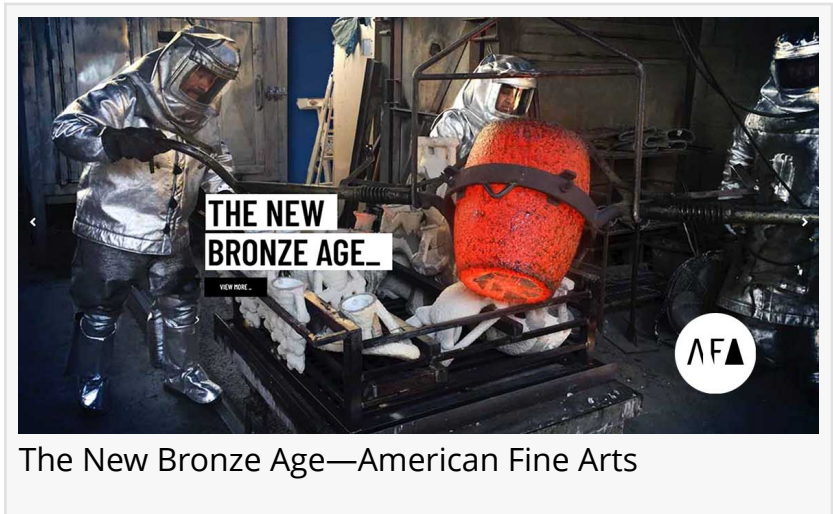

Brett Barney
American Fine Arts Foundry
+1 818-848-7593
brett@afafoundry.com
Visit us on social media:
[Facebook](#)
[Twitter](#)
[LinkedIn](#)

This press release can be viewed online at: <https://www.einpresswire.com/article/536850648>

EIN Presswire's priority is source transparency. We do not allow opaque clients, and our editors try to be careful about weeding out false and misleading content. As a user, if you see something we have missed, please do bring it to our attention. Your help is welcome. EIN Presswire, Everyone's Internet News Presswire™, tries to define some of the boundaries that are reasonable in today's world. Please see our Editorial Guidelines for more information.

© 1995-2021 IPD Group, Inc. All Right Reserved.