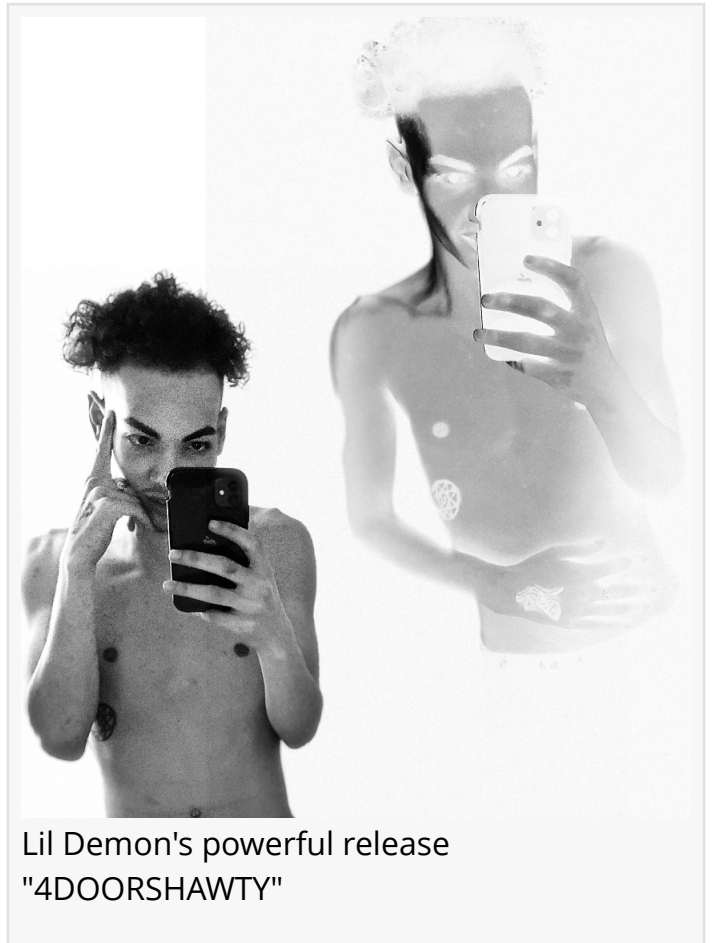

"4DOORSHAWTY" LIL DEMON / DISTORTION & CONFUSION COLLIDE

"4DOORSHAWTY" by Lil Demon is a unique and powerful song that shares insight into bipolar disorder.

UNITED STATES, March 23, 2021
/EINPresswire.com/ --
Meet Lil Demon:

Lil Demon is a singer-songwriter and producer with a unique and intriguing sound that strongly connects with his listeners.

He first started listening to music in the 5th grade. At this time he was attracted to a diverse selection of genres from artists such as Fall Out Boy, Skrillex, Green Day, Nirvana, and The Notorious B.I.G.

Music has played an important role in his life as he suffers from depression, anxiety, personality and bipolar disorder. Music has been a form of comfort to him and soothed him through some very dark times. He has told us, "Sometimes I feel like if the artists from my generation never created the music they did, I would not be here".

New Release "4DOORSHAWTY"

Lil Demon's powerful release
"4DOORSHAWTY"

This is an extremely unique song, although somewhat strange and slightly disturbing. It makes the listener feel unnerved and uncomfortable at times, which seems to be the point.