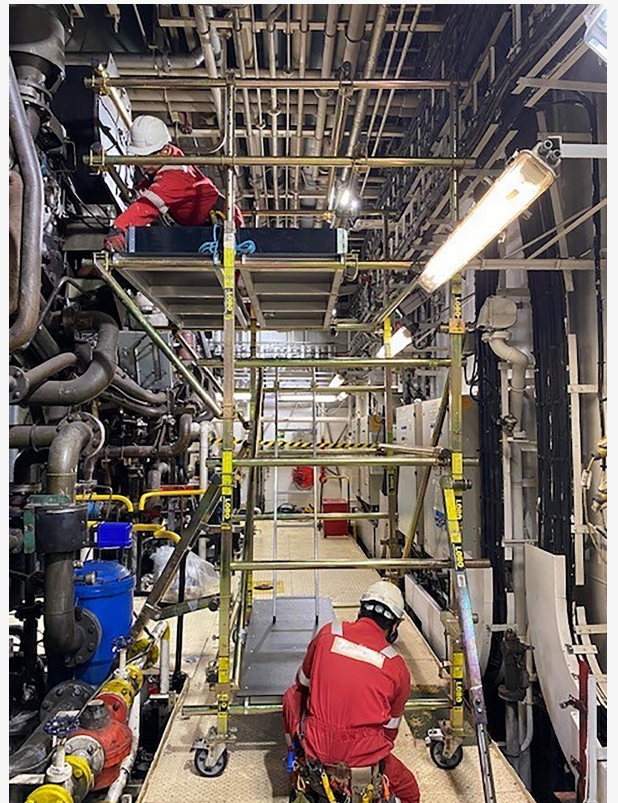

In short:

The [LOBO System](#) is a versatile work platform product that combines the flexibility and strength of traditional scaffolding with the simplicity and mobility of aluminium tower systems. It can be made safely into any shape or size, without the need for any tools and is extremely versatile, therefore fits into extremely awkward to access areas. The product flat packs making it easy to store and utilize ship-wide.

It's easy & quick to erect, versatile and strong.

This [simple system](#) can be assembled by anyone, as the components are modular and full training is provided to ensure competency and safety. The ship maintenance crew can assemble the LOBO System quickly, easily and safely around, under or above stairs, pipes, plant rooms and specifically in awkward to get to areas.

This means out-sourced scaffolding labour costs can be reduced without comprising safety.

Areas previously considered difficult to get to can now be accessed with ease for maintenance.

On Ship Engine Turbo Charger via LOBO platform