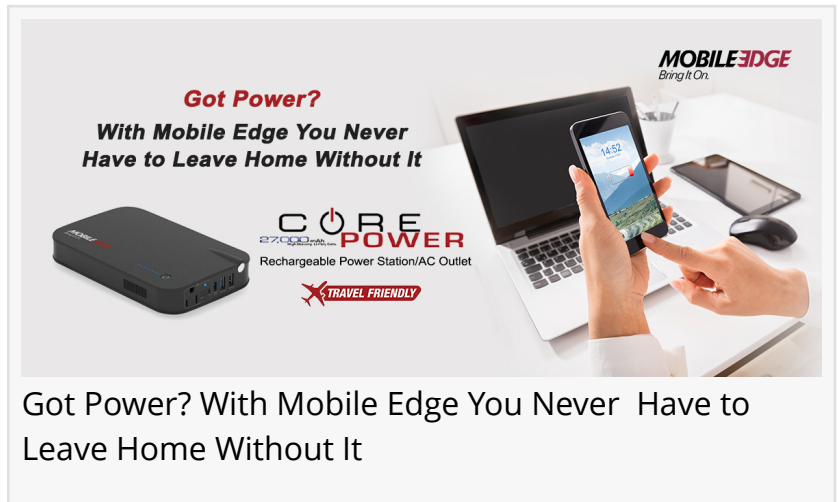

Mobile Power Banks Provide Crucial Backup Power for Mobile Devices

Mobile Edge Introduces Its Airport Friendly Core Power AC USB 27,000mAh Portable Laptop Charger

ANAHEIM, CA, UNITED STATES, April 29, 2021 /EINPresswire.com/ -- If you're on the go for more than eight hours a day, you depend on mobile power to get your devices connected and keep you connected. The problem is the average smartphone battery charge lasts only 5 to 7 hours, depending on the model, screen brightness, the number and type of apps you have open, and (to some extent) luck. Do the math. To bridge the gap, you need a reliable mobile [power bank](#).

Got Power? With Mobile Edge You Never Have to Leave Home Without It

[Mobile Edge's](#) Core Power AC USB 27,000mAh Portable Laptop Charger is the perfect mobile power solution for a wide range of mobile devices, including smartphones, tablets, and even power-hungry laptops. It delivers an incredible 85 watts of power and features a universal AC outlet, which means you don't need any special adapters for your laptop or netbook. Just plug in as you would any wall outlet.