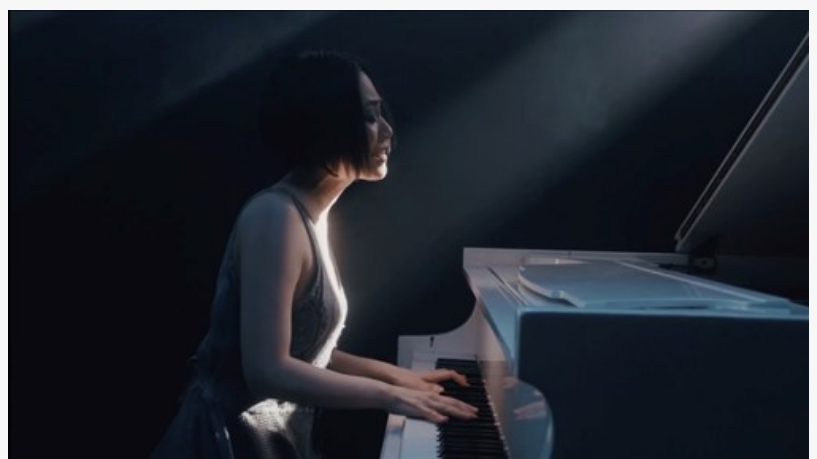

With dozens of hit songs and countless moments of brilliance, Shihori has been winning fans at home and abroad for years. However, her new video is unlike anything she has released to date. With its startling imagery and captivating choreography, it begins to reveal the true depth of Shihori's artistry.

"This song describes the tough trials that lovers go through," Shihori says. "It almost always seems to end sadly..."

“

This song describes the tough trials that lovers go through. It almost always seems to end sadly..."

Shihori

Romantic angst is a key theme in 'Invisible.' Over a moody piano melody, Shihori paints an evocative portrait of a relationship almost at its breaking point. Additionally, 'Invisible' represents Shihori's first foray into contemporary dance. Alongside a renowned dancer from 'The Greatest Showman', Yusaku Komori, she rises to the challenge with

admirable conviction. She moves with an intensity that can only come from lived experiences, using the motion of her body to express herself without restraint. Clearly, this is a distinctive piece of art that will speak directly to anyone experiencing heartbreak. 'Invisible' is devastating, thought-provoking, and utterly unforgettable.