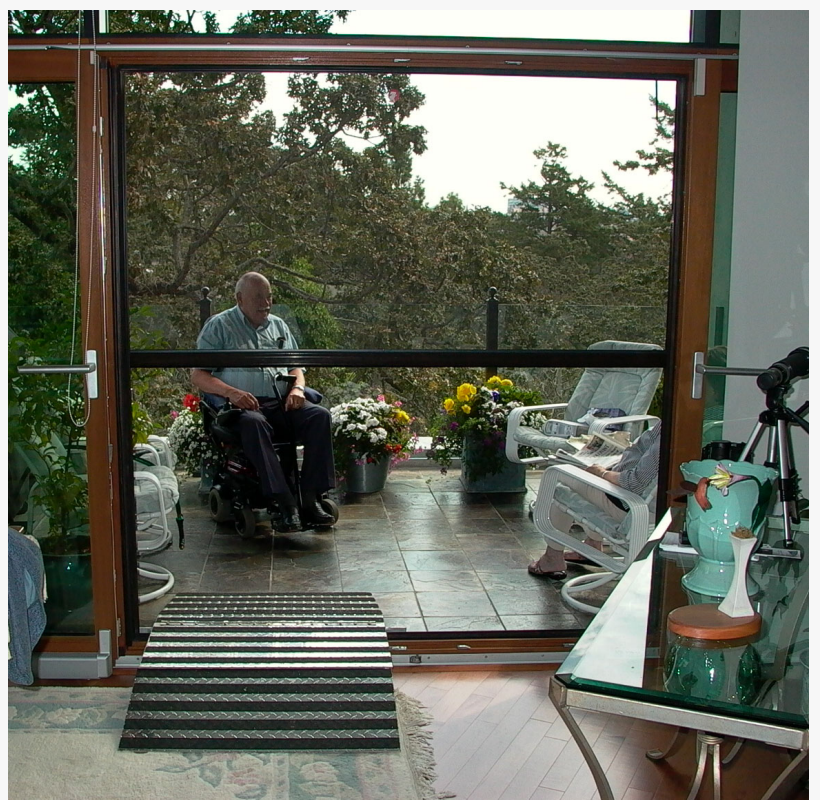

The Bravo Tilt & Slide Doors with Retractable Screens Have Arrived.

Bravo Screens are thrilled to release our latest collection of window dressings, The Bravo Tilt & Slide Door. Offering both privacy and light,

VICTORIA, BC, CANADA, August 26, 2021 /EINPresswire.com/ -- Bravo Screens are thrilled to release our latest collection of window dressings, The Bravo Tilt & Slide Door. Offering both privacy and light, the innovative design custom made to your specifications.

The Bravo Tilt Turn window is a European-style window with two distinct functions: swing it in like a door or tilt the top of the sash into your room for ventilation. One handle controls both operations. The tilt turn is ideal for providing fresh air or access in cases where an egress option is needed.

In European-style designs, it's often used instead of a door to access a Juliet balcony. A tilt and turn window is an operable European window type. A tilt and turn window can tilt inwards by pivoting on the bottom hinges or fully swing-in like a door. However, instead of using a crank style casement system, these use a rotating hinge system that is operated by a single turn of the handle they have. One turn can open the window in either of the 2 ways.

These Tilt & Slide Doors with retractable screens are easy to operate. Easy to open and close, they provide maximum protection from the sun and bugs.

Motorized Retractable screen Tilt and Glide