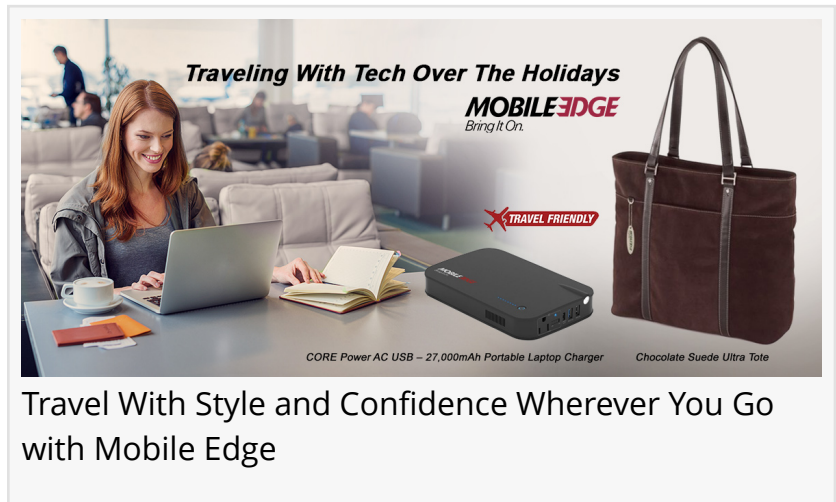

Mobile Edge Delivers Tech Over the Holidays to Help Take the Stress Out of Traveling

Travel With Style and Confidence this Season with Mobile Edge Tech

ANAHEIM, CA, UNITED STATES, October 21, 2021 /EINPresswire.com/ -- For many travelers, thoughts of [holiday travel](#) any year make them feel anxious. Factor in lingering concerns about traveling during the COVID-19 pandemic and for many the anxiety is quite real. [Mobile Edge](#) delivers by helping take some of the stress out of holiday travel with smartly designed, protective laptop bags, cases, backpacks, and mobile accessories.

Look Smart, Travel Smart

Holiday gift ideas from Mobile Edge for the frequent flyer or casual traveler:

Mobile Edge's award-winning [Core Gaming Backpack](#) is a roomy and rugged, all-in-one solution for gamers, students, professionals, and travelers. It fits most laptops up to 18 inches and gaming consoles like the Xbox One, PS4, and Nintendo Switch. Highlights include storage for a tablet, smartphone, keyboard, and accessories, plus a built-in USB charge port for access to an internal power pack.

Lighter weight but plenty rugged option is Mobile Edge's SmartPack Backpack. Sporting a simple, sleek design, this backpack stores and protects laptops, tablets, accessories, and more. It is

available in eight colors, plus a distinctive special edition made from premium graphite nylon.