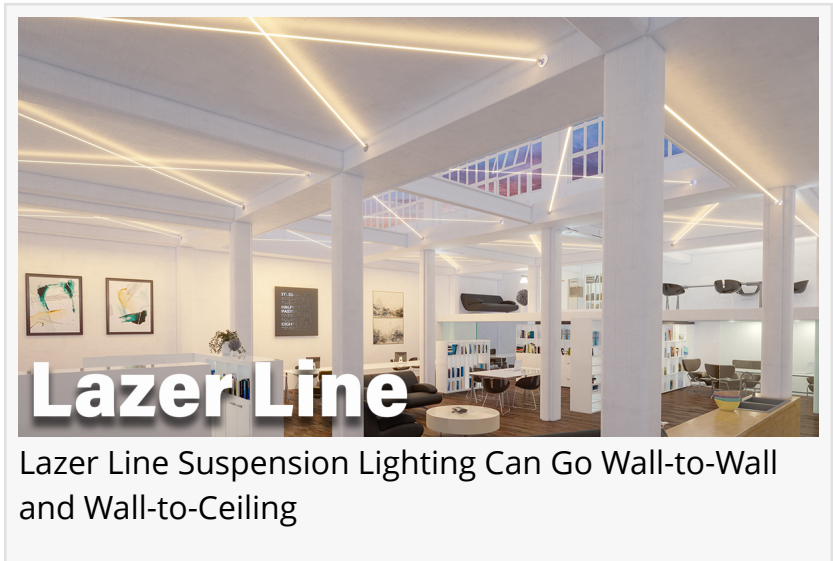

PureEdge Lighting Wins Big at LightFair International Innovation Awards

TruTrack and Lazer Line Awarded and Recognized as Innovative at LFI 2021

CHICAGO, IL, UNITED STATES, October 26, 2021 /EINPresswire.com/ -- [PureEdge Lighting](#) accepted two of the top awards at the LFI Innovation Awards for 2021 in New York. [Lazer Line](#) won The Most Innovative Product of the Year Award and [TruTrack](#) received the Technical Innovation Award.

Lazer Line Suspension Lighting Can Go Wall-to-Wall and Wall-to-Ceiling

Lazer Line creates a paradigm shift with how we use lighting and design within the environment. Lazer Line is a patented LED lighting system that can traverse from wall-to-wall or wall-to-ceiling, up to 60 ft. before refeeding, with no visible pixilation. It utilizes heatsink tape which is fastened and tightened by turnbuckles plastered into the wall or ceiling for a seamless look. Lazer Line allows the light to go up, down, or both, achieving ambient uplight and also functional lighting. It enhances any space with pleasant soft light and delivers designer quality color rendering and multiple color temperatures, including warm dim and tunable white, creating a space that is visually spectacular.

TruTrack is a patented, recessed track lighting system that installs cleanly into the ceiling, achieving a truly flawless finish. Our innovative system easily installs into 5/8" thick drywall, eliminating the need for joist modification. TruTrack can incorporate an integral LED strip which is field cuttable for customized lengths. Adding minimal architectural track heads make TruTrack perfect for residential and commercial applications. TruTrack lighting is available in Warm Dim to promote relaxation and wellness, as well as standard static white and multiple color temperatures.