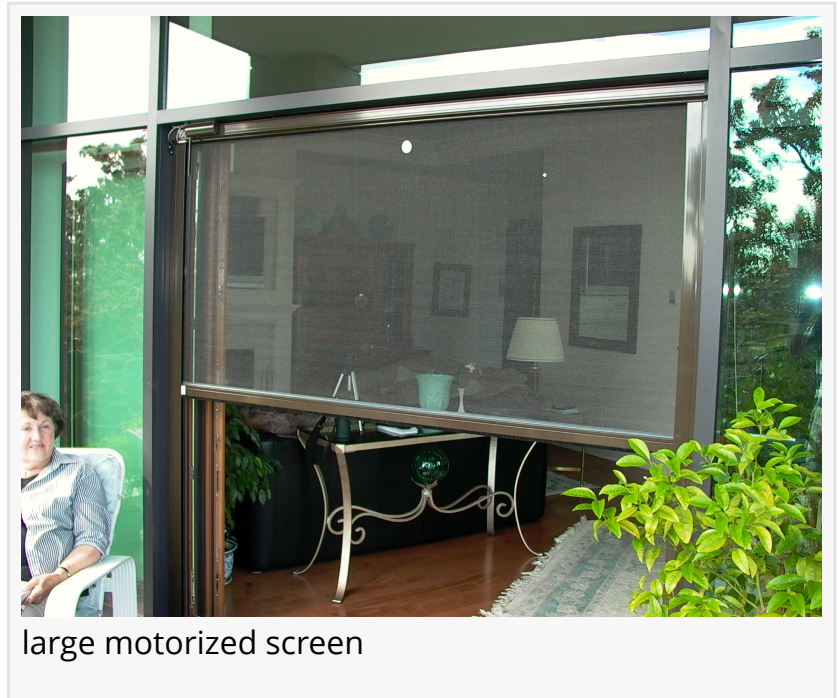

Bravo Large French Doors with Retractable Screens can fit single or double openings of almost any size. These French Doors can also be custom built for the home or office. “For the past 30 years, we have built doors for any opening in customer’s homes and offices. Bravo Screens have heard our customers' requests for a larger product , and now the need has been . Bravo Screens in-house revolutionary technology is able to create a unique and much larger French Door covering, providing more flexibility for our clients designing a home,” said Mr. Singh, President and CEO.

“This is an exciting new product for large doorways: Bravo French Doors with Retractable Screens glide smoothly and smartly. These French Door screens provide breezy cross-ventilation and expand the space,” he added. Motorized roll-up screen systems operate using a waterproof remote control, which is easy and convenient. With a simple click of the remote, can change from an open-air environment to screened-in one in a matter of seconds.