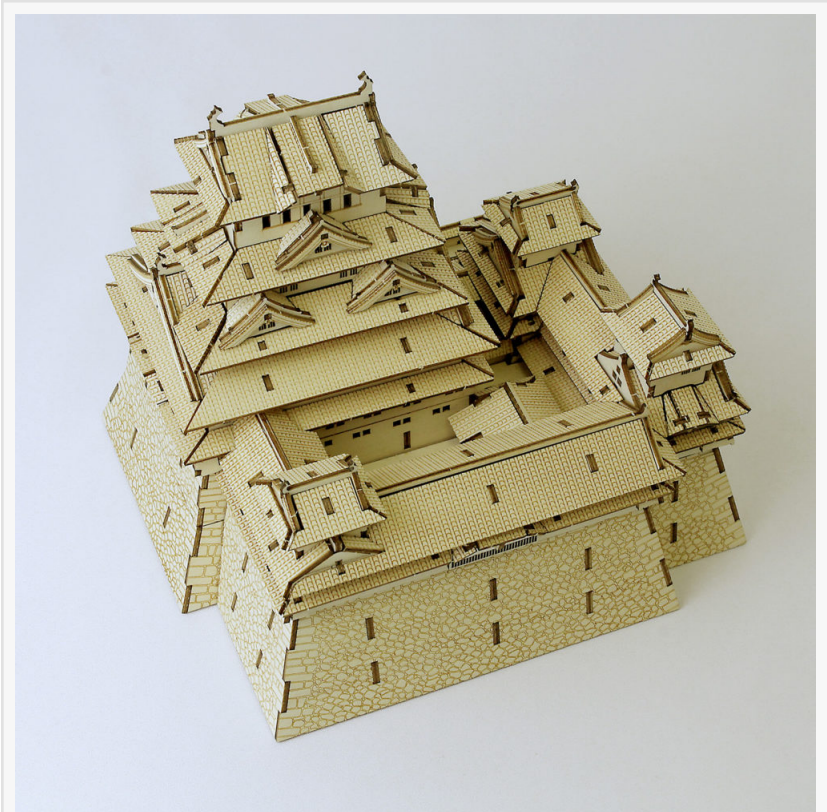

Japanese Gift Idea: Kigumi Wooden Art Replica Castles

The greatest Japanese architecture is now available in wooden kits for model builders

TORRANCE, CA, USA, November 15, 2021 /EINPresswire.com/ -- Ever thought of building a castle? Not of beach sand, much less of stone, but of wood in the tradition of the towering keeps of feudal Japan? Well, you can do it now – at least in miniature. [Four of Japan's most famous samurai castles](#) – Himeji, Osaka, Matsumoto and Kumamoto castles - are ready for the avid model builder with Kigumi Wooden Art kits.

Snapping together one of these fairly intricate replicas requires some patience and dexterity, but it can be completed easily in a day. Instructions are in clearly written English. The two

classic castles now available to ship - Himeji and Osaka - are each comprised of several hundred pieces of die cut wood. Unlike plastic models, all the pieces snap together, requiring no glue.

[For students of Japanese history, anime fans or wooden model lovers](#), these kits offer a great way to spend a rainy day not staring at a smartphone or computer screen. Once assembled, they make a fine display or conversation piece. With a little paint and imagination (and skill with a fine-tipped brush) they can be turned into sparkling replicas of Himeji Castle, the UNESCO world heritage site, Osaka Castle, of Shogun fame, or Matsumoto castle, the towering redoubt in snowy Nagano. There are endless possibilities for the creative use of these fine replicas.

Japan's historical wooden architecture is in a class of its own, and with Kigumi Wooden Art Kits teenagers and older can build models of many of the country's classic works, including [the](#)

This sixteenth century castle, also known as the Castle of the White Egret, is one of the finest in Japan.