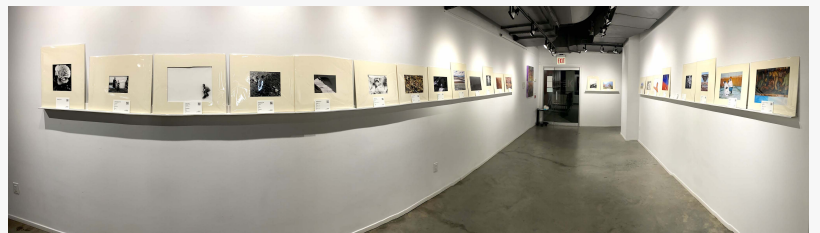

Panoramic view of Bushwick Community Darkroom Exhibition at JKFA Gallery