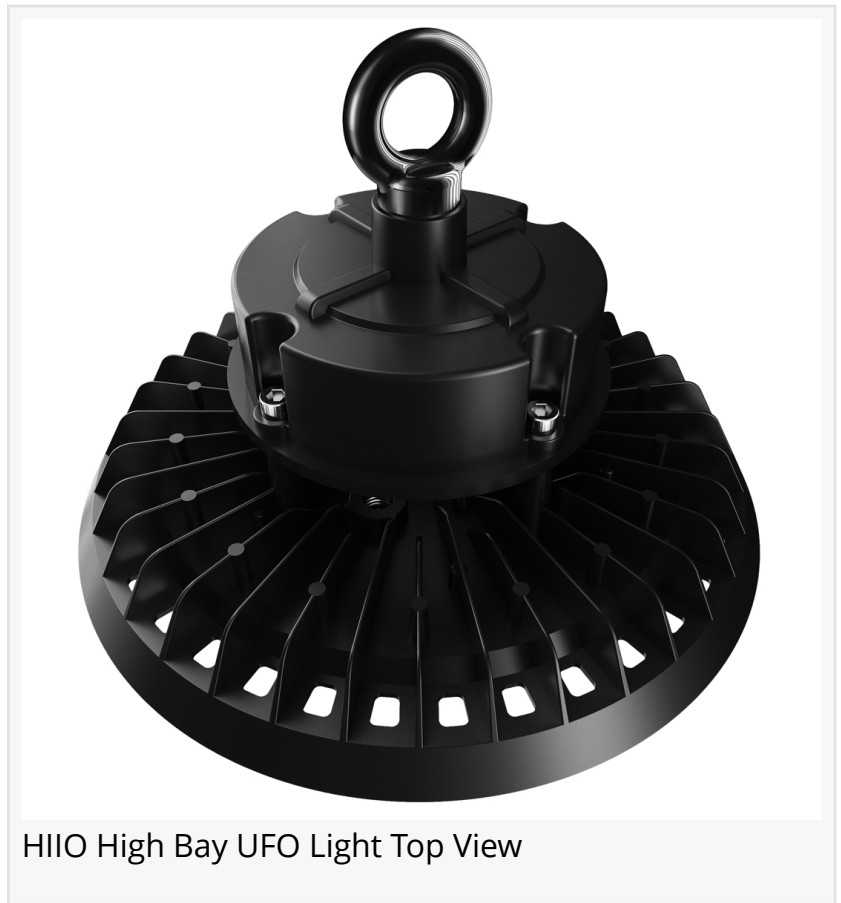

# New High Bay UFO LED Lights from Access Fixtures

*Access Fixtures introduces a new budget friendly UFO style high bay in three wattages.*

WORCESTER, MA, USA, December 30, 2021 /EINPresswire.com/ -- [Access Fixtures](#), a Massachusetts-based commercial and industrial lighting manufacturer, has released a new line of commercial grade high bay UFO LED lights called the [HIIO](#). The new HIIOs are available in 100w, 150w, and 200w. These high bay UFO LED lights produce 140 lumens per watt for maximum efficiency, and with the low cost per watt remain incredibly budget friendly for any commercial or industrial lighting project. HIIO is also durable with an IP65 rating against water and dust and a shatterproof polycarbonate optic lens.

“

HIIO high bay UFO LED lights are durable, incredibly efficient and extremely cost effective. HIIOs are a premium solution at a truly budget conscious price.”

*Steve Rothschild*

The HIIO high bay UFO LED lights are constructed out of die cast aluminum with a black powder-coat finish. It is built and stocked with a 90° beam spread optics and emits 70+ CRI light with a crisp white 5000K. HIIOs operate at voltages between 100 and 277v and are compatible with 0-10v dimming controls. HIIOs are IP65 rated as well as ETL, uL, CuL, and DLC listed and have a long L70 rated life of

## HIIO 150

21,000 lumens

**\$99.87**

High Bay UFO LED Light 150w

## HIIO 200

28,000 lumens

**\$109.87**

200w High Bay UFO LED Light

Clyde Porcella  
Access Fixtures  
+1 8004689925  
[email us here](#)  
Visit us on social media:  
[Facebook](#)  
[Twitter](#)  
[Other](#)