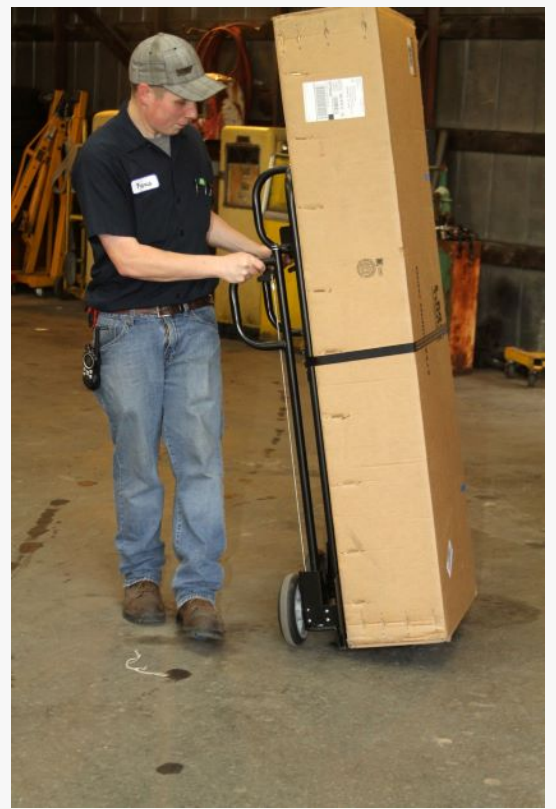

Safely move heavy items in any direction with the Hand Truck 360 Pro

---

This press release can be viewed online at: <https://www.einpresswire.com/article/561204124>

EIN Presswire's priority is source transparency. We do not allow opaque clients, and our editors try to be careful about weeding out false and misleading content. As a user, if you see something we have missed, please do bring it to our attention. Your help is welcome. EIN Presswire, Everyone's Internet News Presswire™, tries to define some of the boundaries that are reasonable in today's world. Please see our Editorial Guidelines for more information.

© 1995-2022 IPD Group, Inc. All Right Reserved.